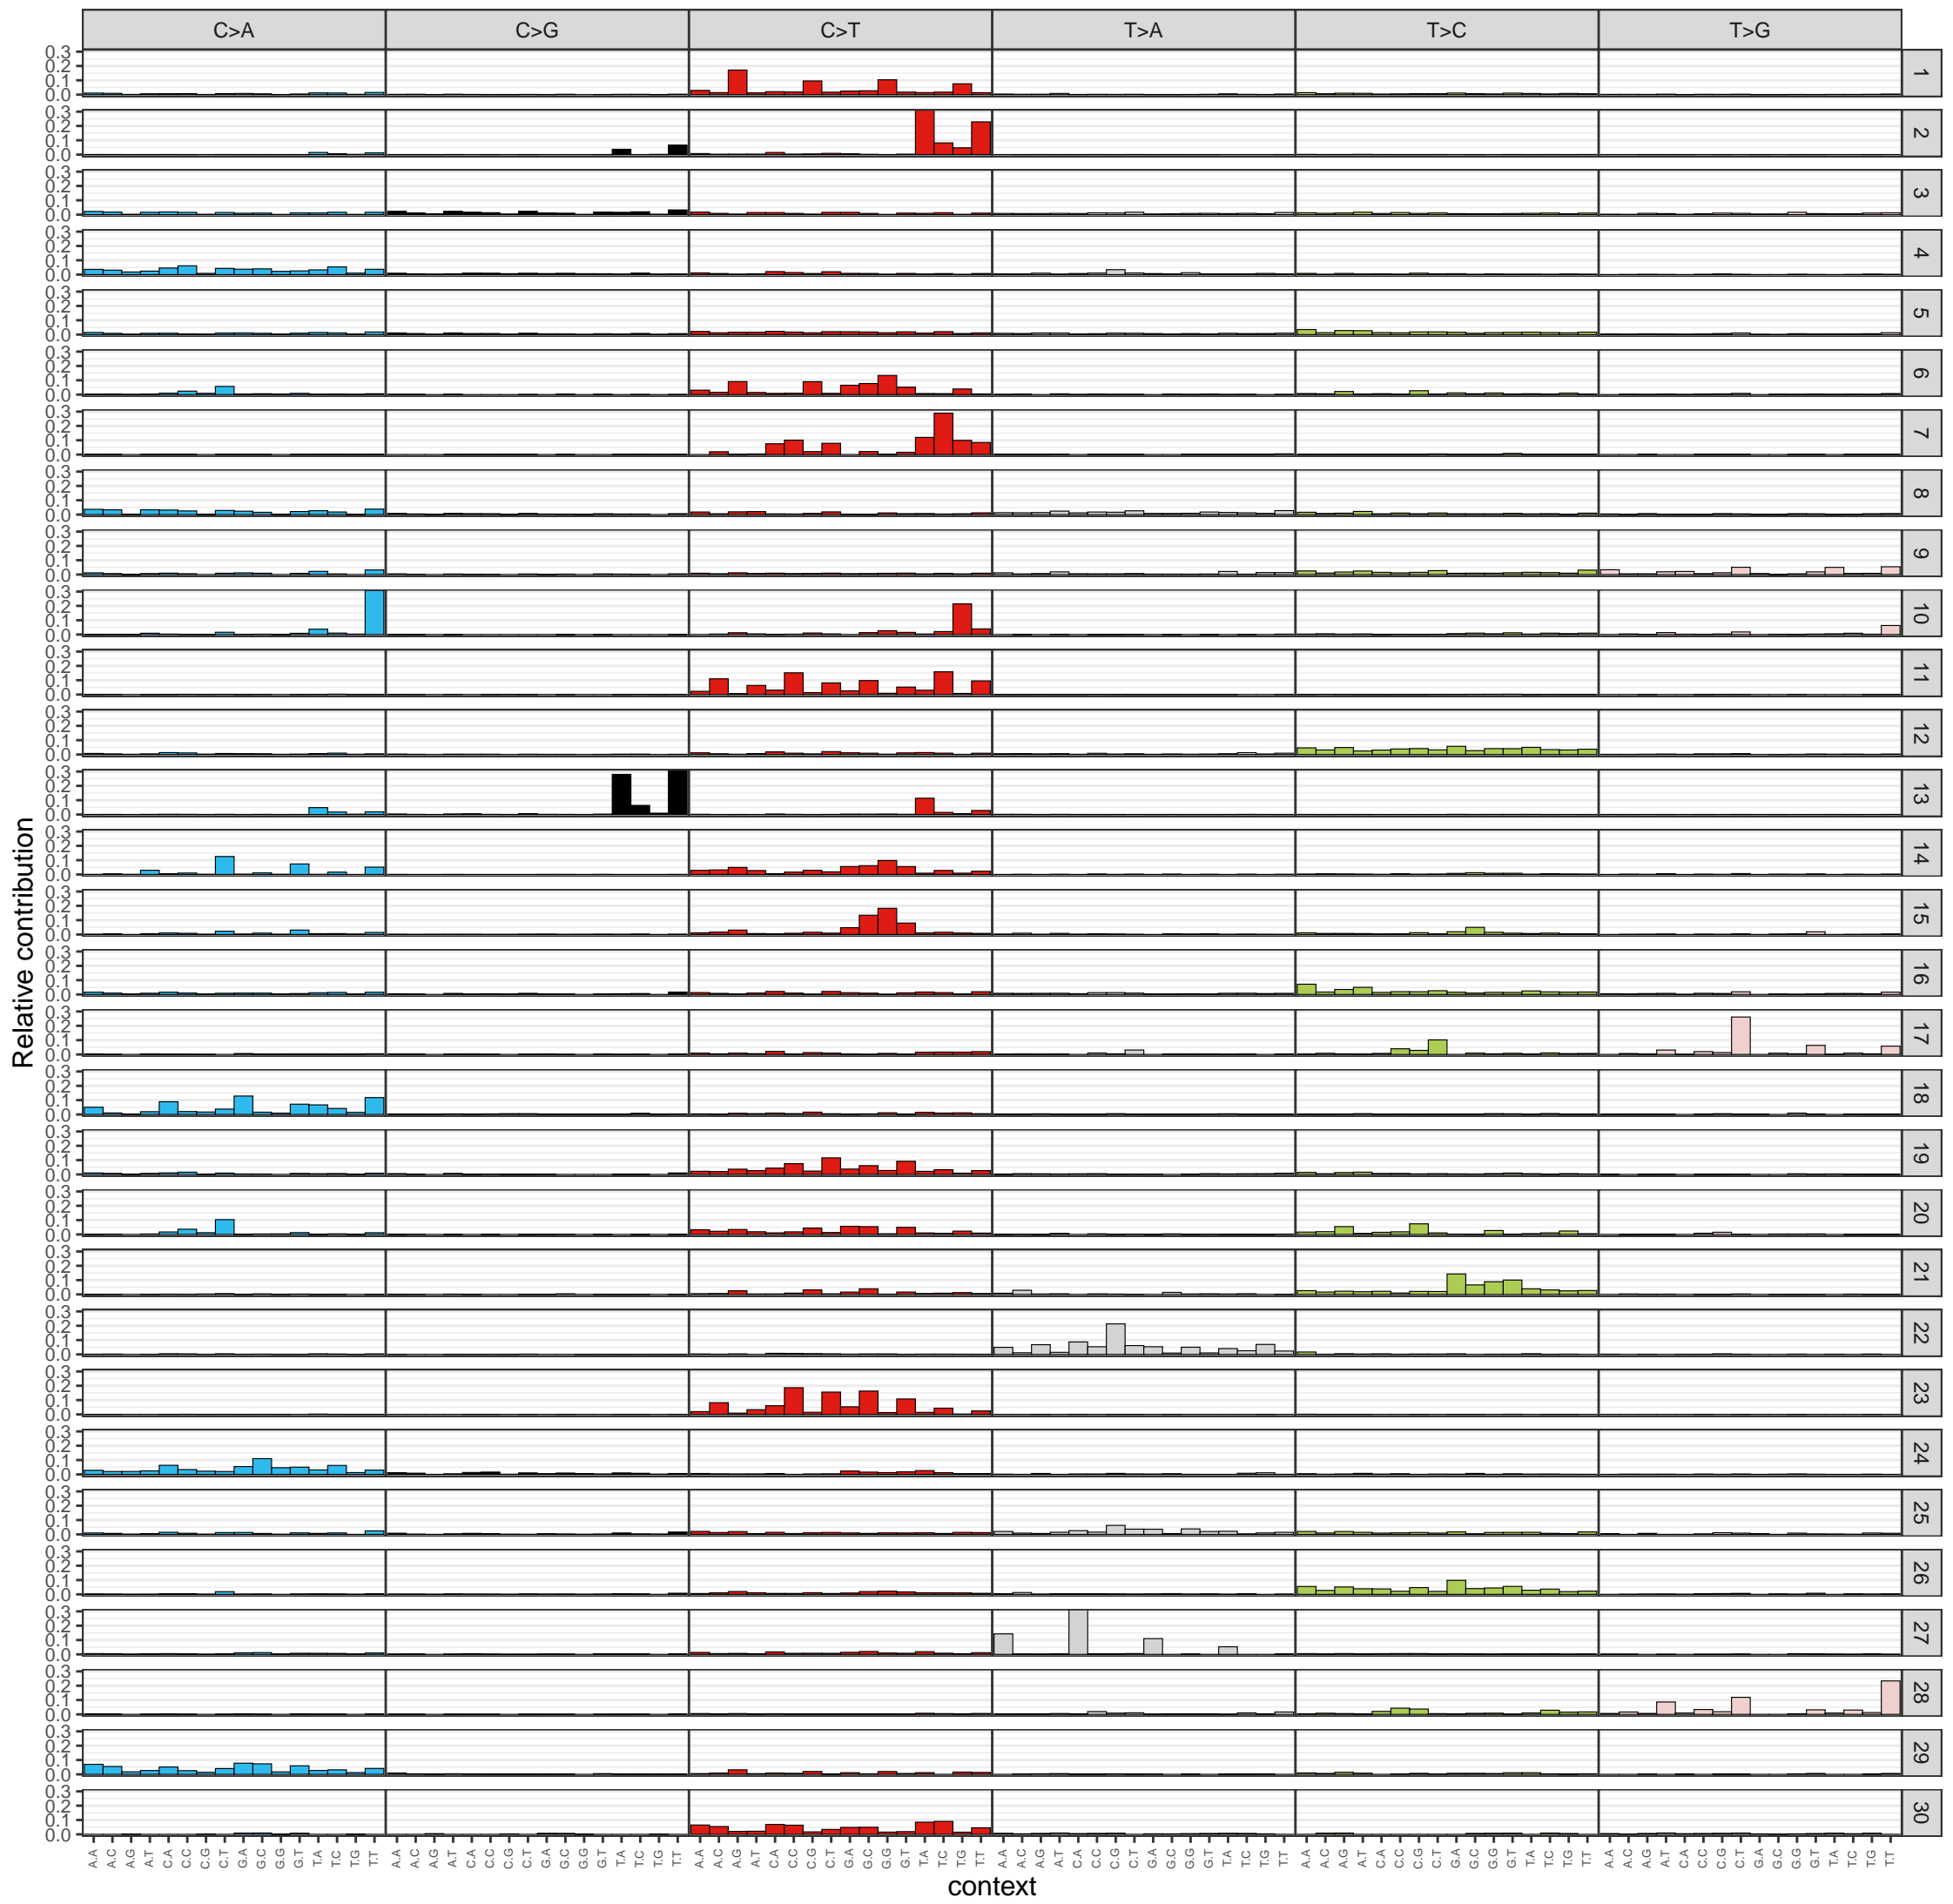

COSMIC signature profiles

Samples

Signatures (Cosmic_v2, March 2015)

Similarity between true and reconstructed profiles (with all Cosmic sig.)