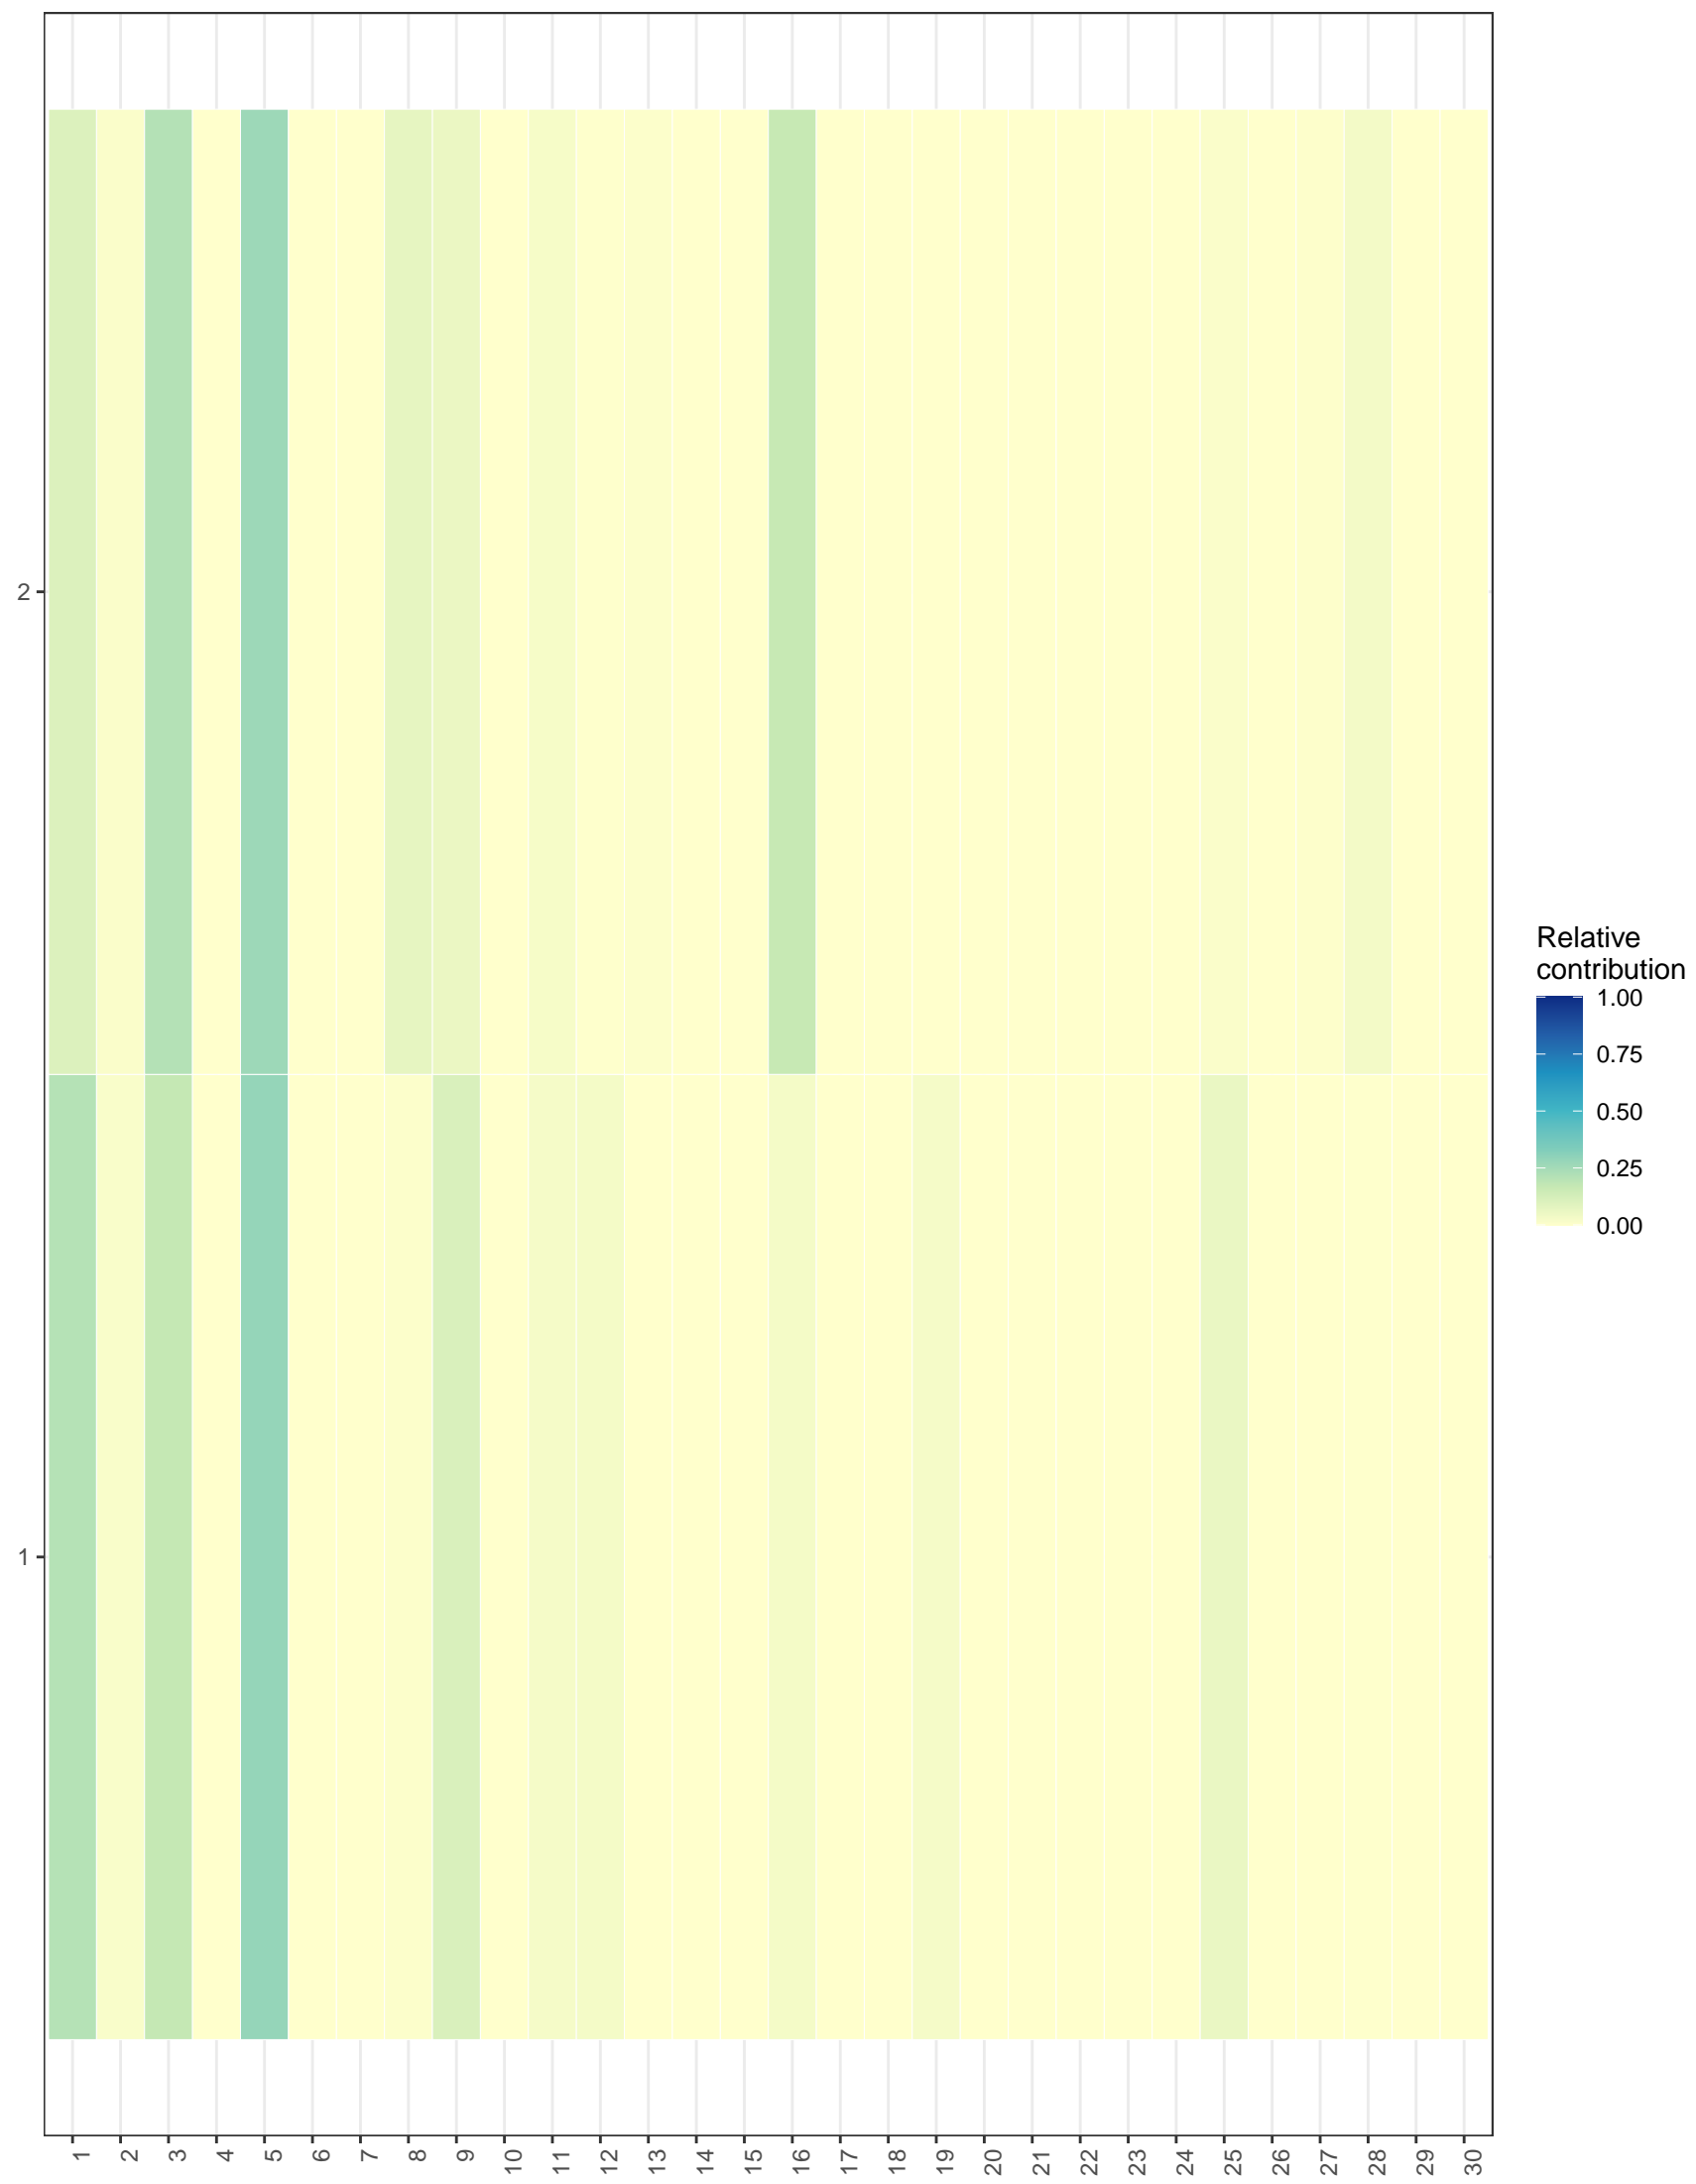

COSMIC signature profiles

Samples

Signatures (Cosmic_v2, March 2015)

Similarity between true and reconstructed profiles (with all Cosmic sig.)