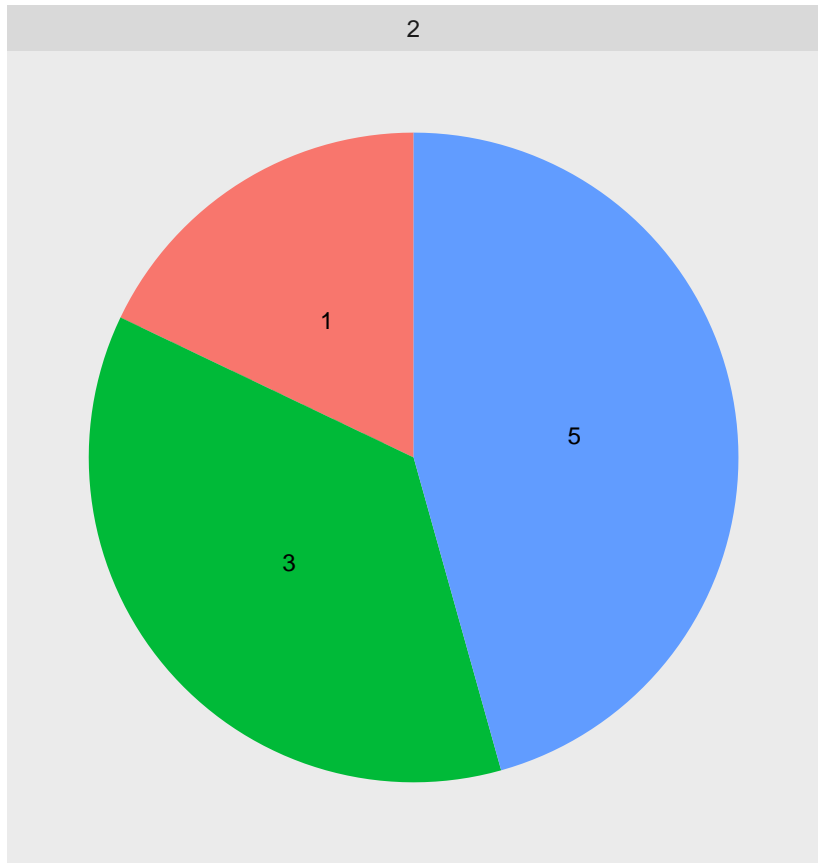

COSMIC signature profiles

Samples

Signatures (Cosmic_v2, March 2015)

Similarity between true and reconstructed profiles (with all Cosmic sig.)