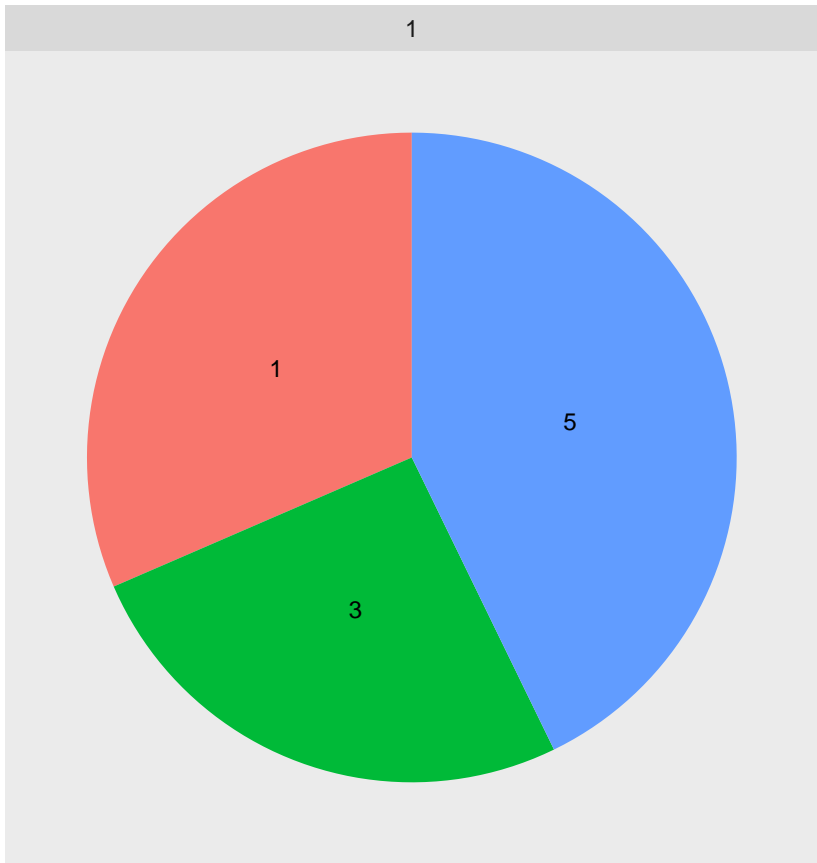

COSMIC signature profiles

Samples

Signatures (Cosmic_v2, March 2015)

Similarity between true and reconstructed profiles (with all Cosmic sig.)