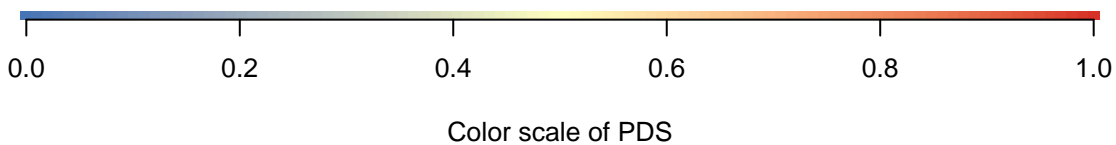

# Principal curve of MISMATCH\_REPAIR