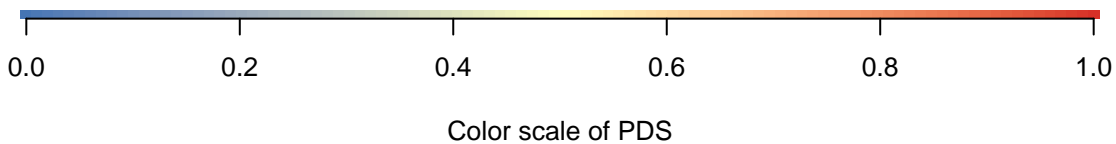

Principal curve of REGULATION_OF_AUTOPHAGY