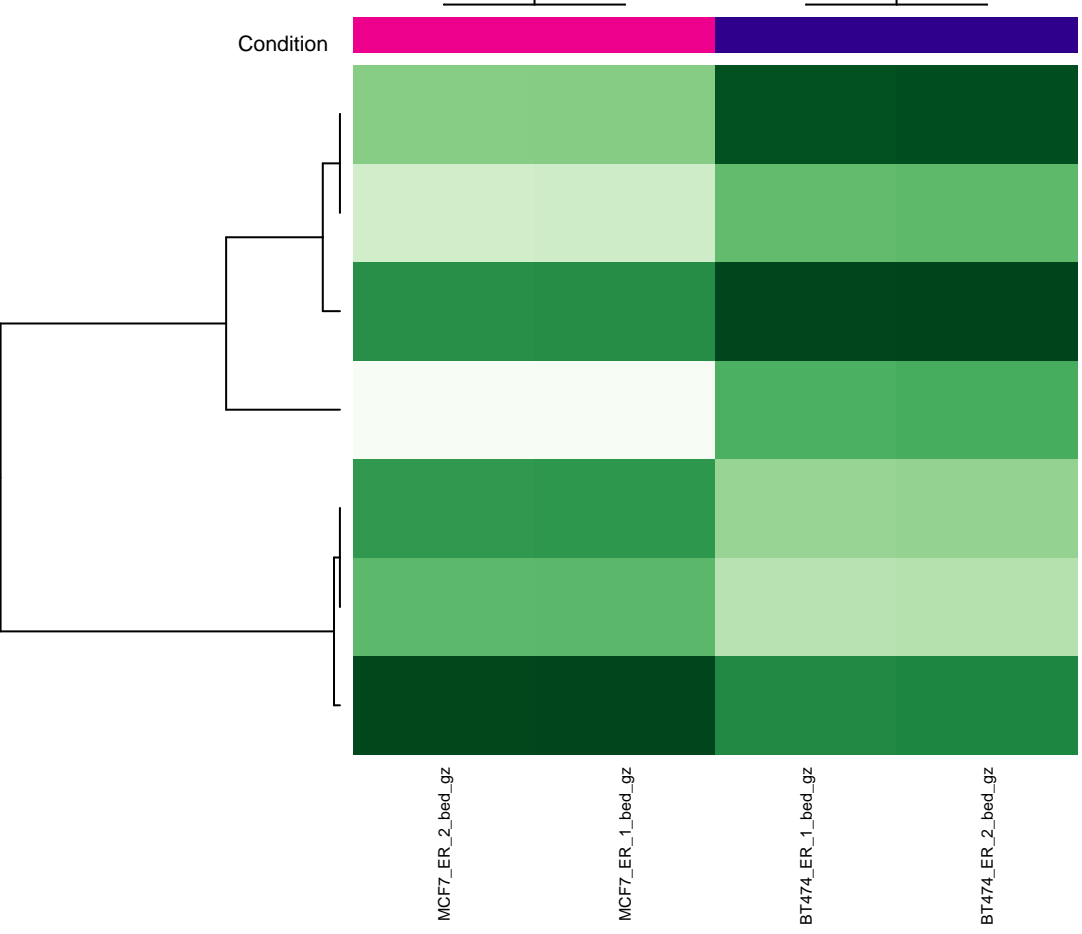

# Color Key and Histogram

Condition

# PCA: ID

# Resistant vs. Responsive (7 FDR < 0.050)

# Contrast: Resistant vs. Responsive [7 FDR<=0.050]