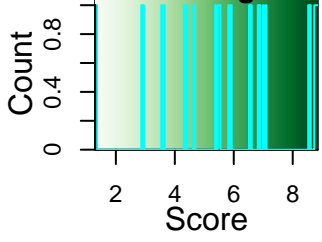

# Color Key and Histogram

Condition

# Resistant vs. Responsive (7 FDR < 0.050)

# Contrast: Resistant vs. Responsive [7 FDR<=0.050]