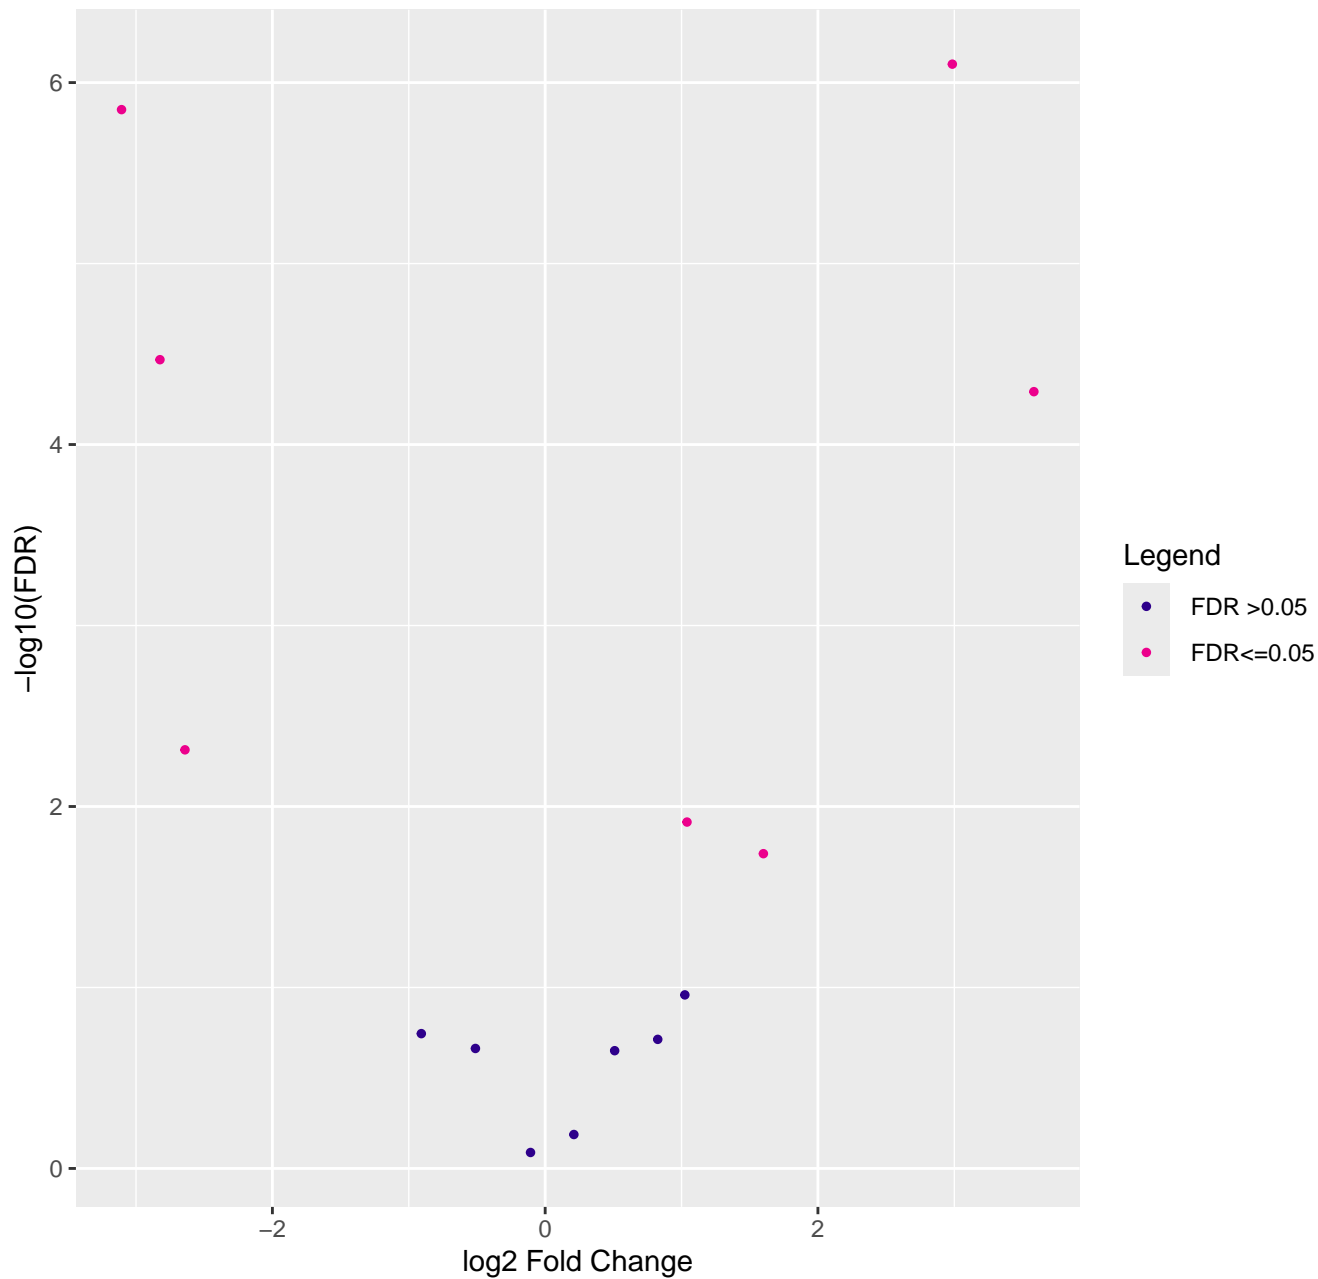

# Color Key and Histogram

Condition

# PCA: ID

# Resistant vs. Responsive (7 FDR < 0.050)

# Contrast: Resistant vs. Responsive [7 FDR<=0.050]