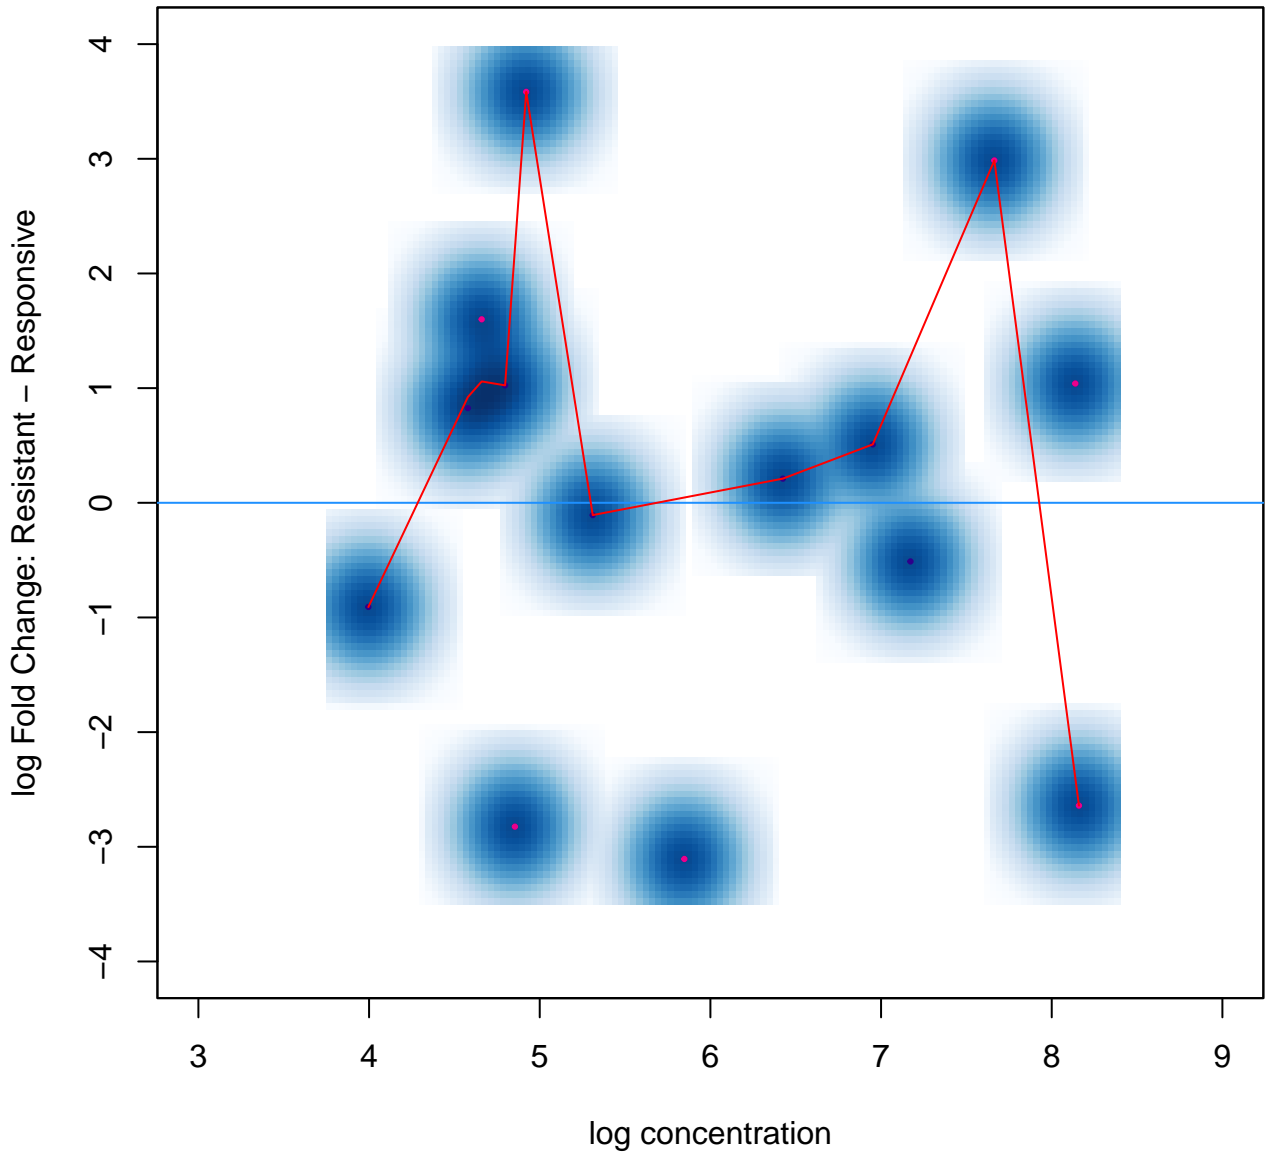

# Color Key and Histogram

Condition

# PCA: ID

# Resistant vs. Responsive (7 FDR < 0.050)

# Contrast: Resistant vs. Responsive [7 FDR<=0.050]