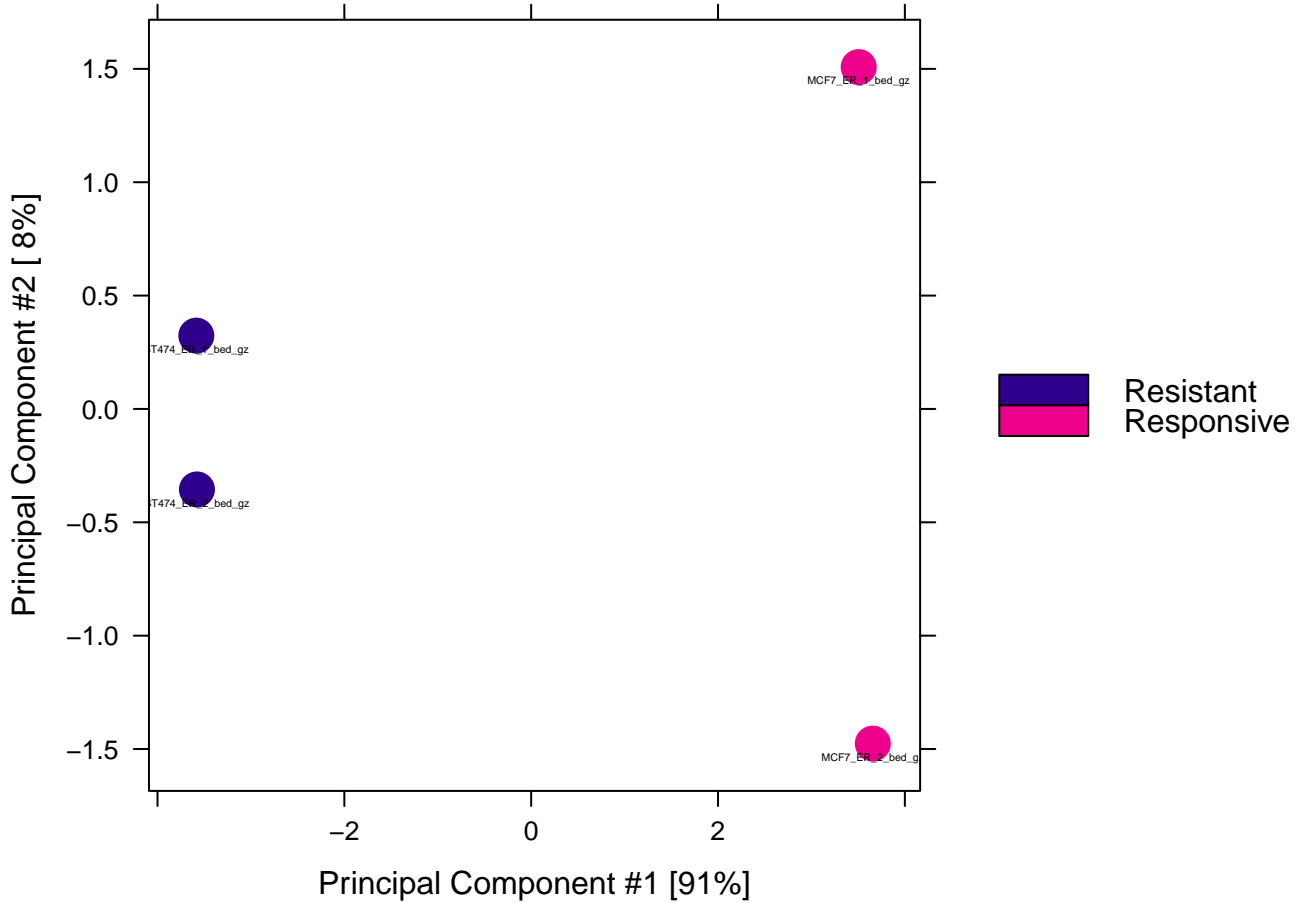

# Color Key and Histogram

Condition

# Resistant vs. Responsive (7 FDR < 0.050)