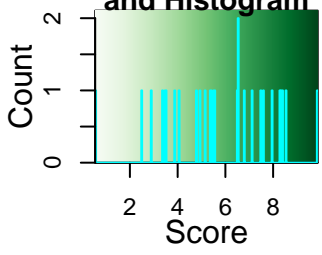

Color Key and Histogram

Condition

PCA: ID

Resistant vs. Responsive (7 FDR < 0.050)

Contrast: Resistant vs. Responsive [7 FDR<=0.050]

Resistant vs. Responsive