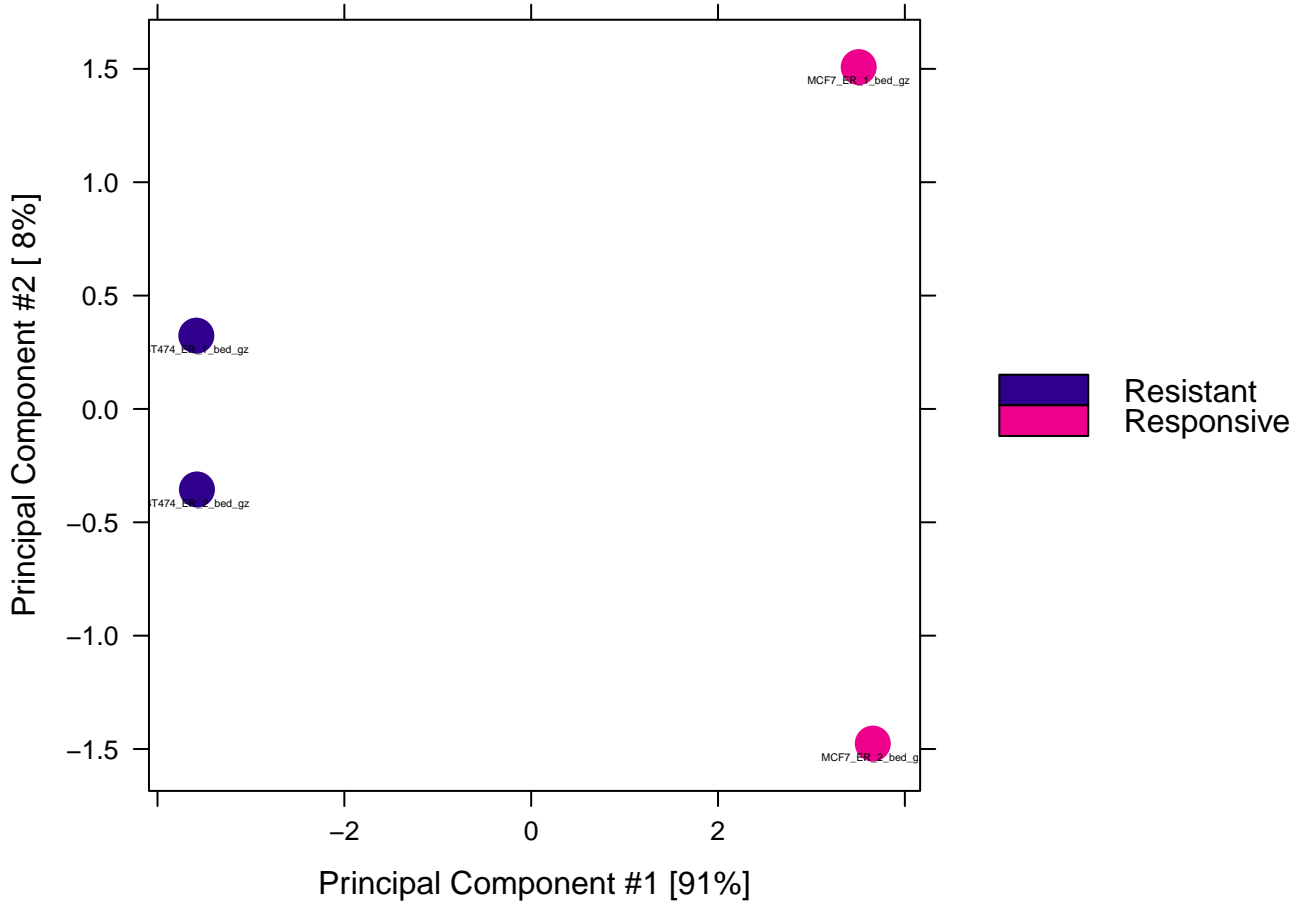

Color Key and Histogram

Condition

PCA: ID

Resistant vs. Responsive (7 FDR < 0.050)

Contrast: Resistant vs. Responsive [7 FDR<=0.050]

Resistant vs. Responsive