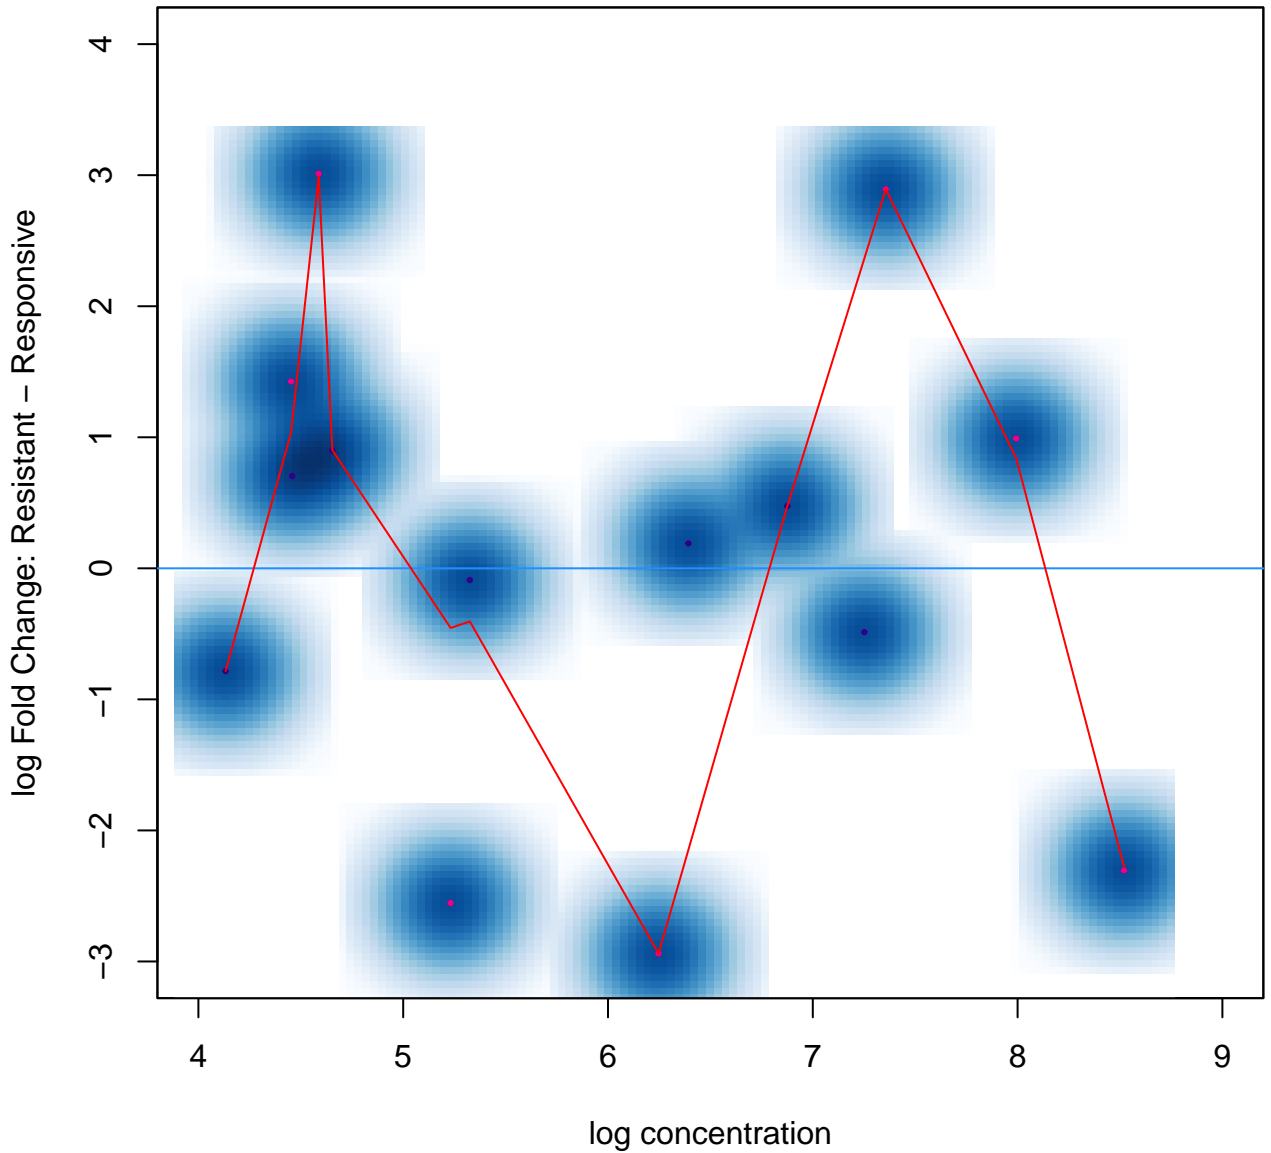

Color Key and Histogram

Condition

PCA: ID

Resistant vs. Responsive (7 FDR < 0.050)

Contrast: Resistant vs. Responsive [7 FDR<=0.050]

Resistant vs. Responsive