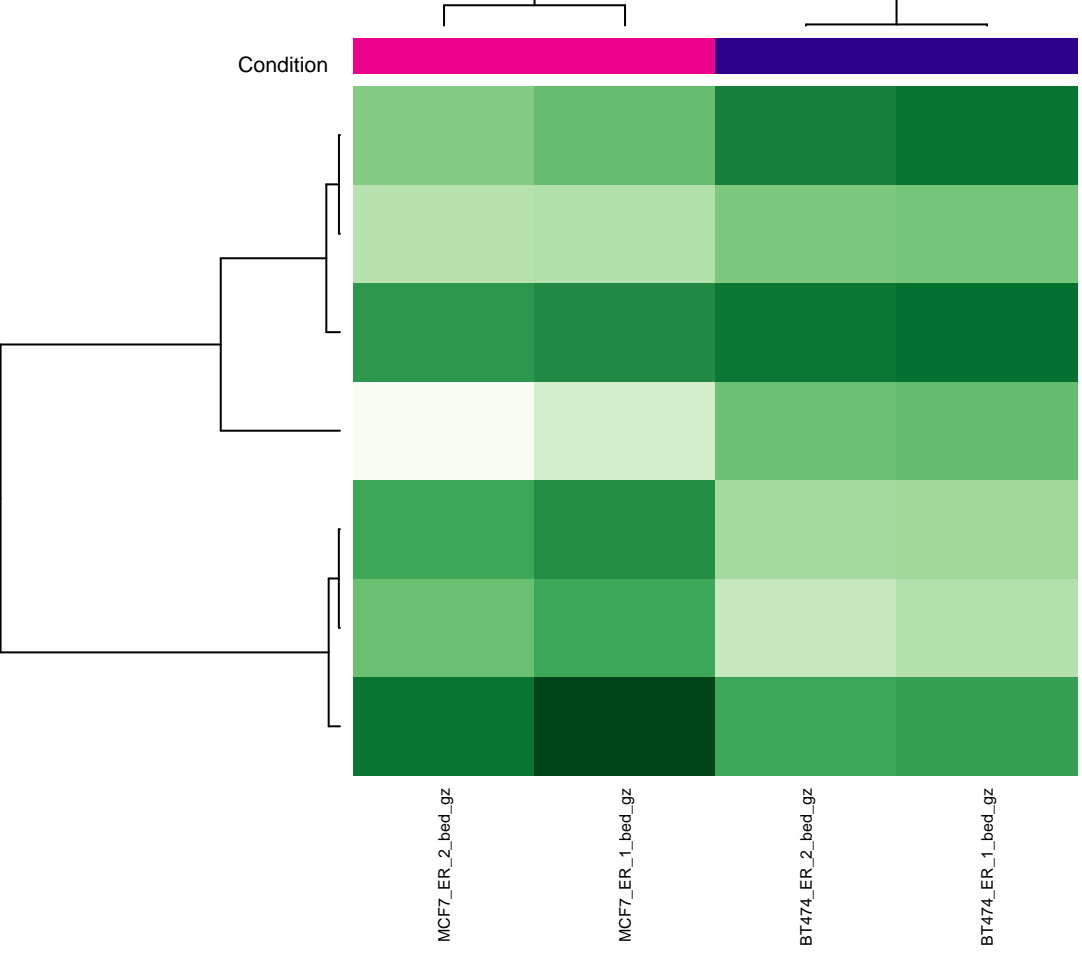

Color Key and Histogram

Condition

PCA: ID

Resistant vs. Responsive (7 FDR < 0.050)

Contrast: Resistant vs. Responsive [7 FDR<=0.050]

Resistant vs. Responsive