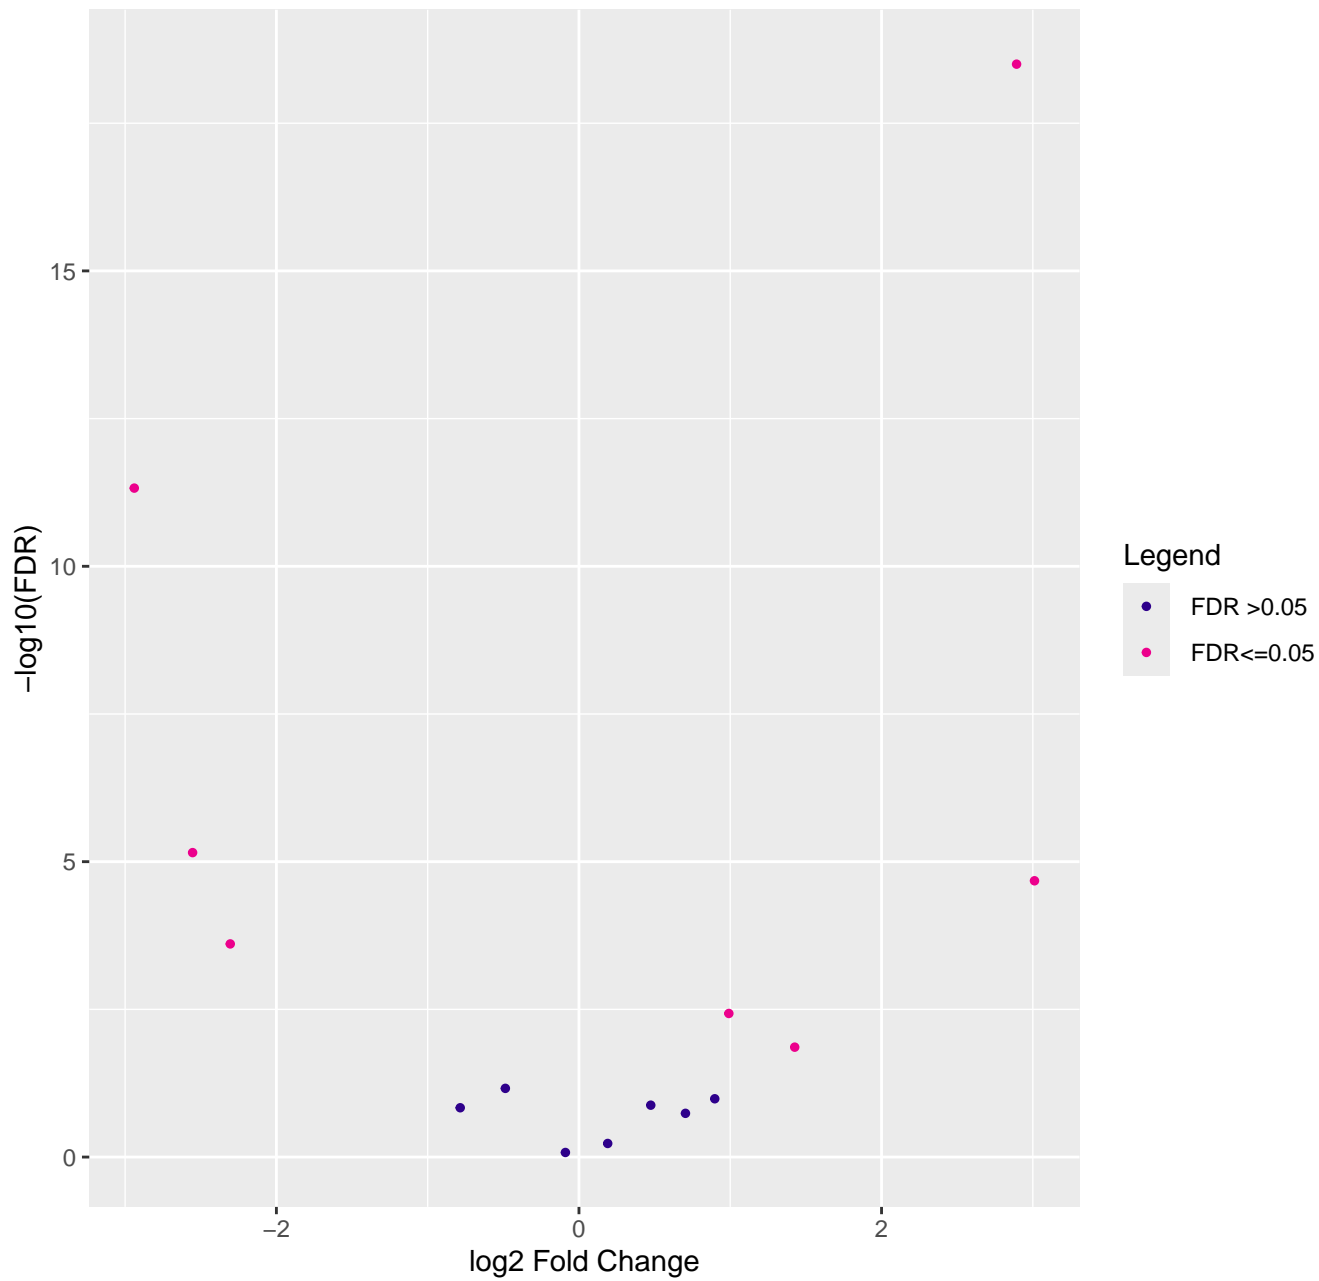

Color Key and Histogram

Condition

PCA: ID

Resistant vs. Responsive (7 FDR < 0.050)

Contrast: Resistant vs. Responsive [7 FDR<=0.050]

Resistant vs. Responsive