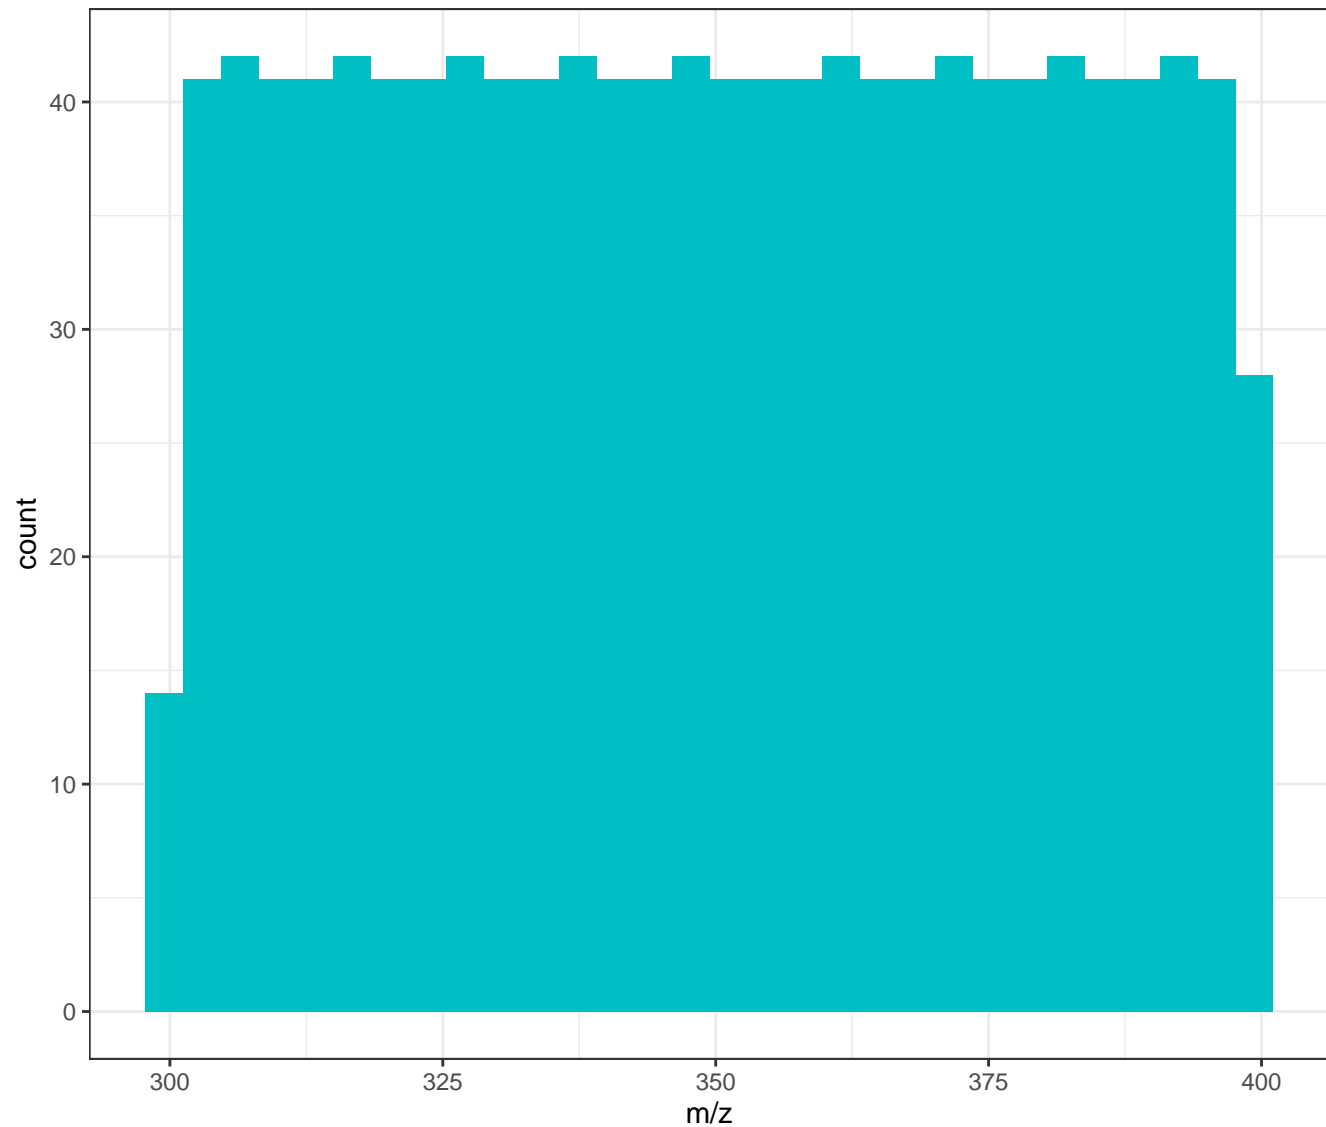

# Qualitycontrol of filtering tool for file:

files\_

<b>properties</b>	<b>before</b>	<b>filtered</b>
Number of m/z features	1199	1199
Range of m/z values	300.08 – 399.92	300.08 – 399.92
Number of pixels	9	5
Range of x coordinates	1 – 3	1 – 3
Range of y coordinates	1 – 3	1 – 3
pixel overview	input pixels: 6	valid pixels: 5
feature overview	input mz: 0	valid mz: 0

# Spatial orientation of filtered pixels

annotation

remaining pixels

removed pixels

# Overview of filtered m/z

legend

remaining m/z