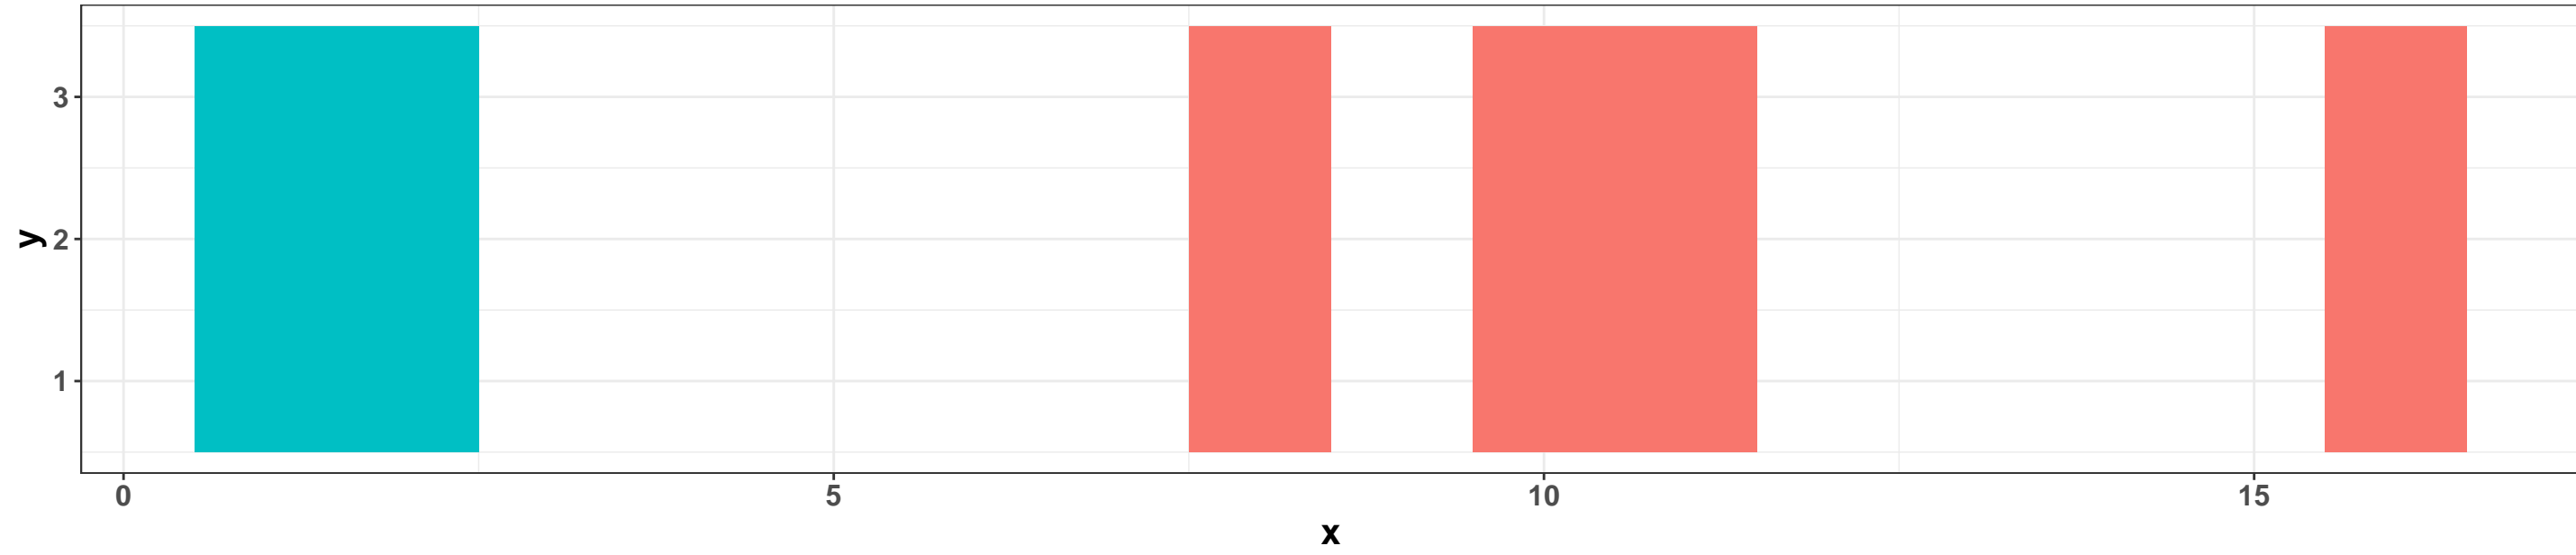

Spatial orientation of combined data

sample_name

123_combined.RData msidata_2.RData