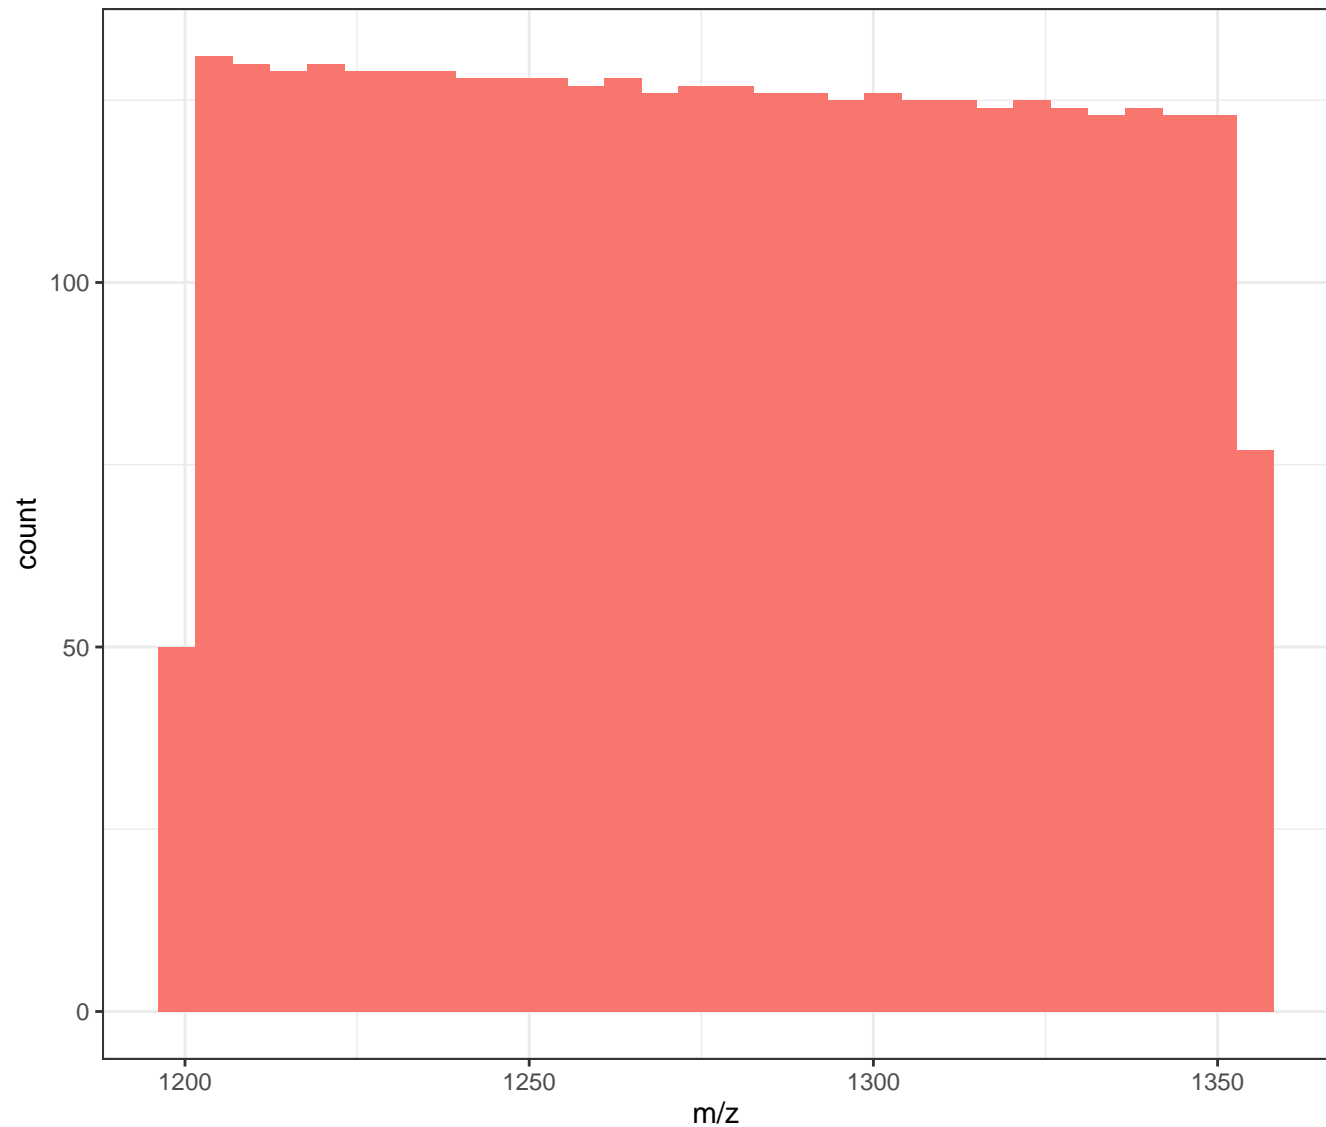

Qualitycontrol of filtering tool for file:

files_

properties	before	filtered
Number of m/z features	3672	3672
Range of m/z values	1199.47 – 1356.08	1199.47 – 1356.08
Number of pixels	9	9
Range of x coordinates	1 – 3	1 – 3
Range of y coordinates	1 – 3	1 – 3
pixel overview	input pixels: 0	valid pixels: 0
feature overview	input mz: 0	valid mz: 0

Spatial orientation of filtered pixels

annotation

removed pixels

remaining pixels

Overview of filtered m/z

legend

remaining m/z