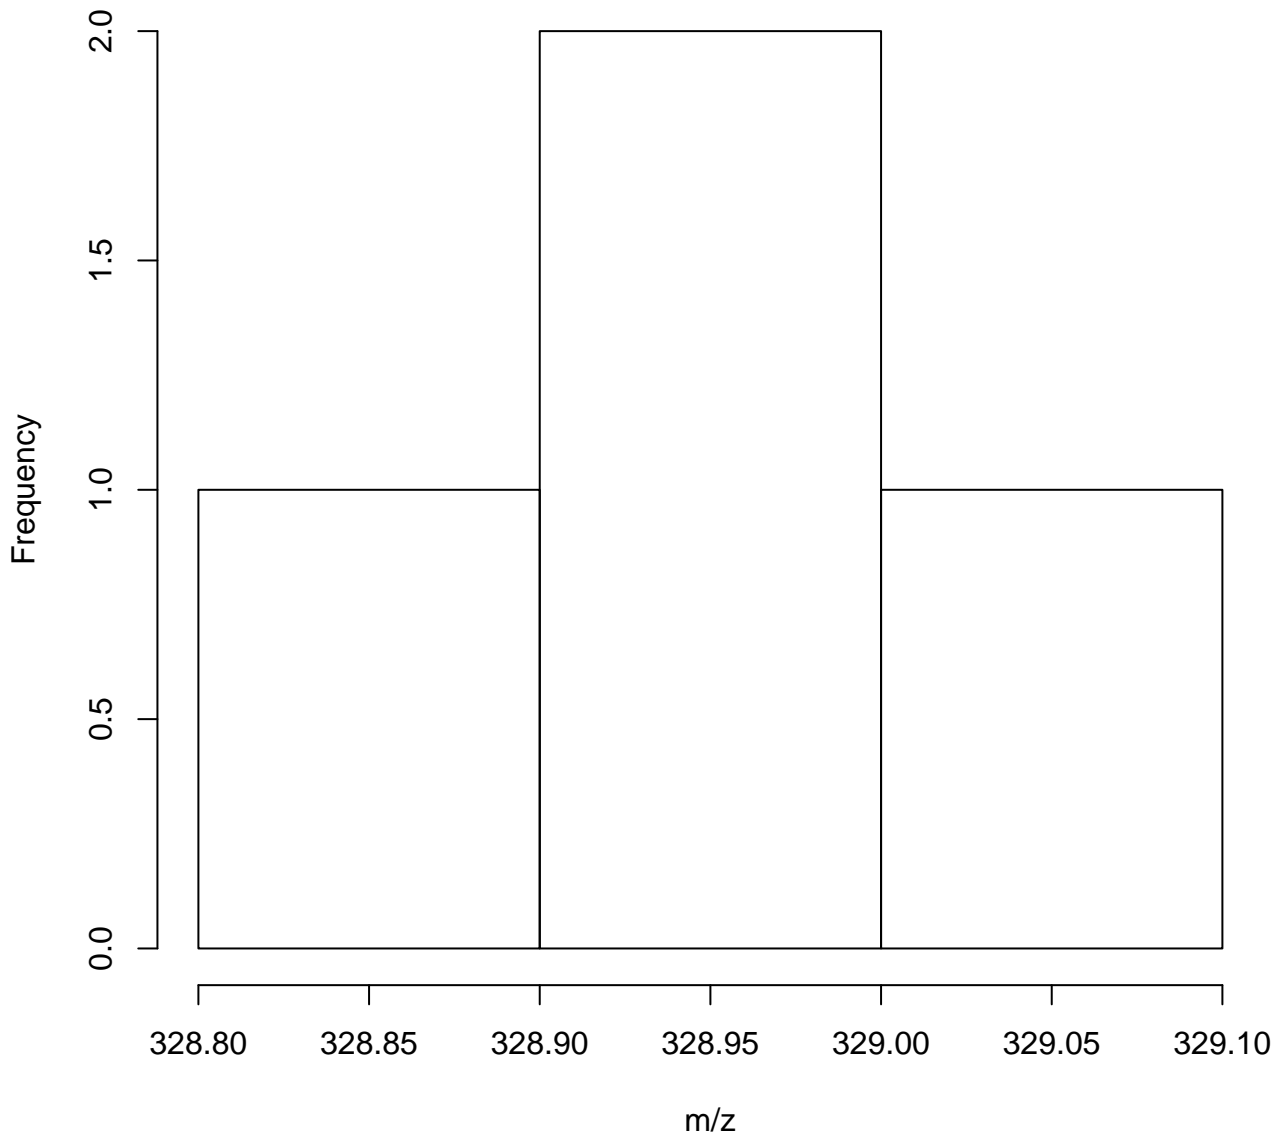

Qualitycontrol of filtering tool for file:

Uploaded Composite Dataset (imzml)

properties	before	filtered
Number of m/z features	1199	4
Range of m/z values	300.08 – 399.92	328.83 – 329.08
Number of pixels	9	6
Range of x coordinates	1 – 3	1 – 3
Range of y coordinates	1 – 3	1 – 3
Intensities > 0	26.17 %	100 %
Median TIC per pixel	24.43	4.4
Number of zero TICs	0	0
pixel overview	input pixels: 6	valid pixels: 6
feature overview	input mz: 17	valid mz: 4

328.9 ± 0.25 Da

Kept m/z values

Removed m/z values