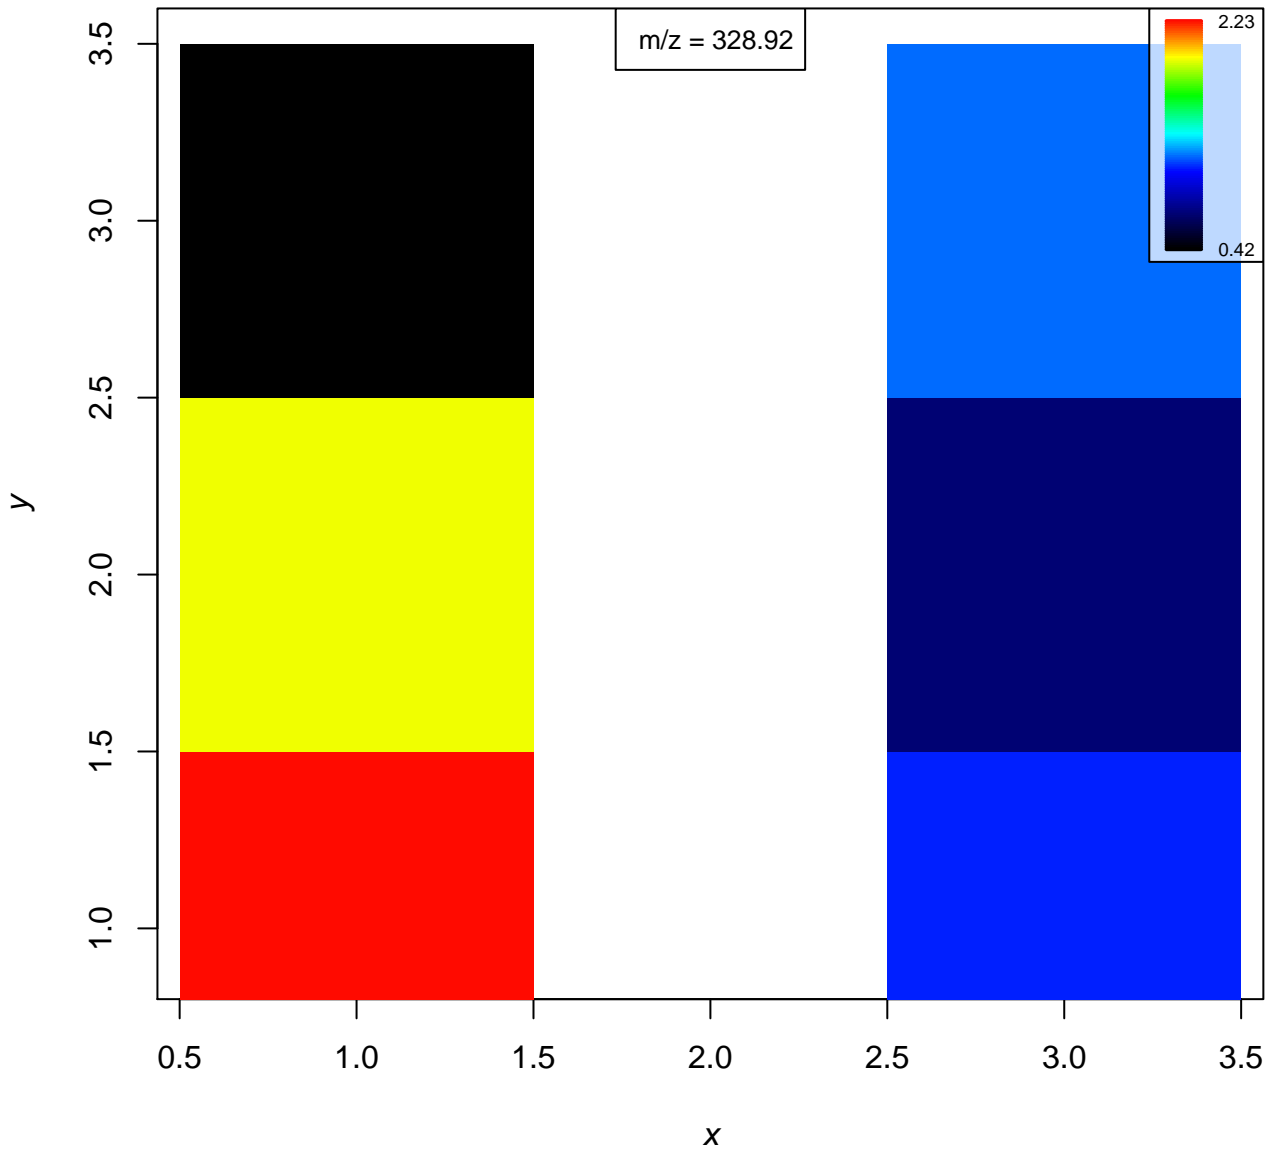

Qualitycontrol of filtering tool for file:

Uploaded Composite Dataset (imzml)

properties	before	filtered
Number of m/z features	1199	4
Range of m/z values	300.08 – 399.92	328.83 – 329.08
Number of pixels	9	6
Range of x coordinates	1 – 3	1 – 3
Range of y coordinates	1 – 3	1 – 3
Intensities > 0	26.17 %	100 %
Median TIC per pixel	24.43	4.4
Number of zero TICs	0	0
pixel overview	input pixels: 6	valid pixels: 6
feature overview	input mz: 17	valid mz: 4

328.9 ± 0.25 Da

Kept m/z values

Removed m/z values