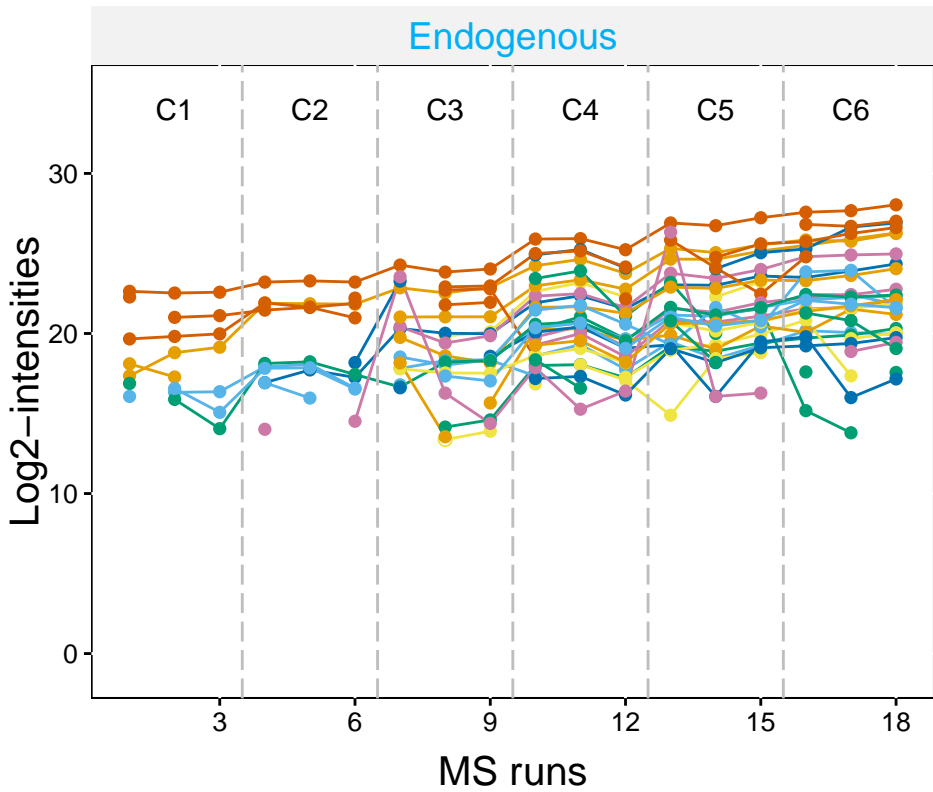

rabbit

- Detected data
- Censored missing data