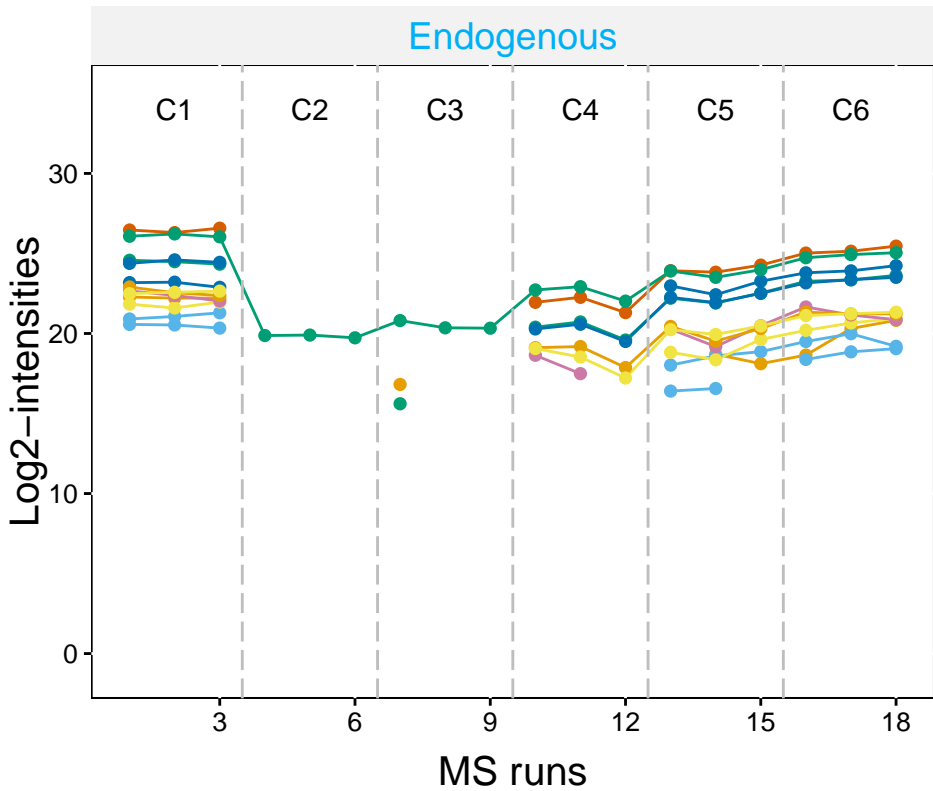

myg_horse

- Detected data
- Censored missing data