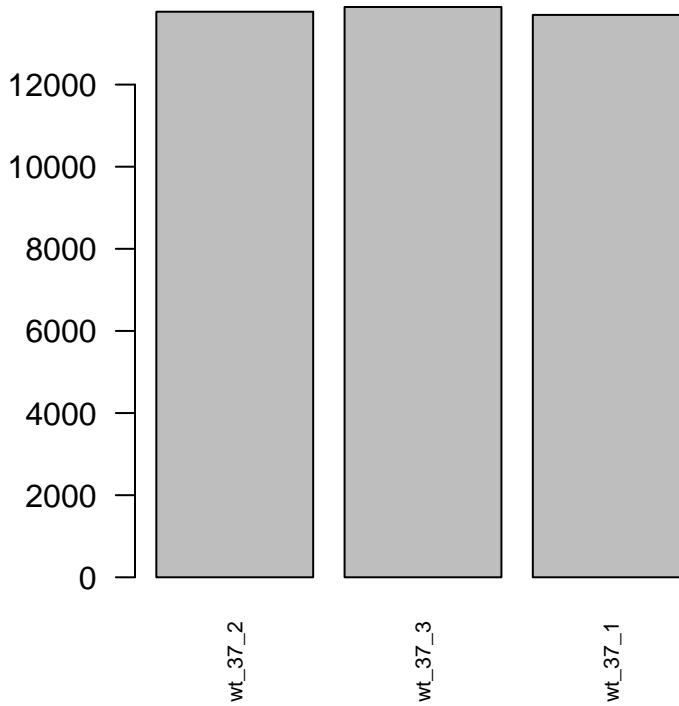

Sum of Frags for replicates of: wt_37

Replicate Scatter: wt_37

Replicate MA: wt_37

Color Key

0.94 0.98 1

Value

Replicate Correlations: wt_37

wt_37_3