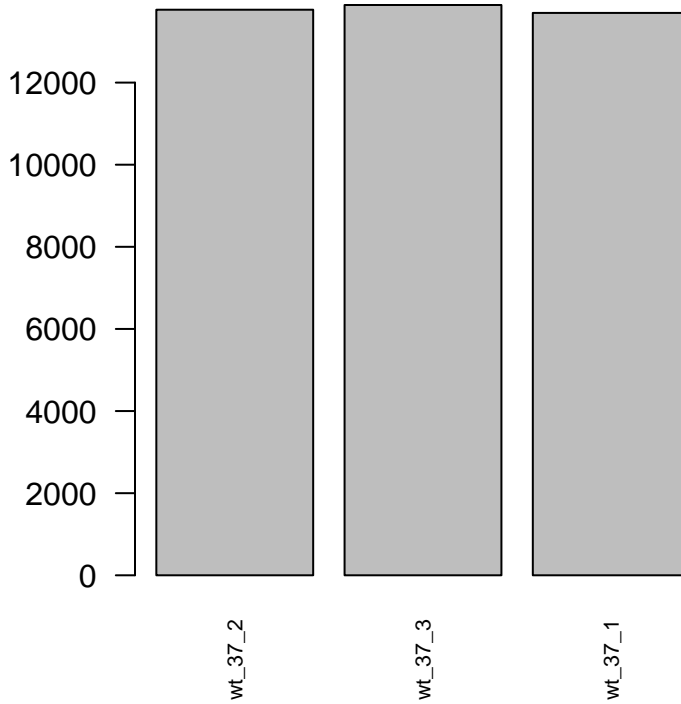

Sum of Frags for replicates of: wt_37

Replicate Scatter: wt_37

Replicate MA: wt_37

Color Key

0.94 0.98 1

Value

Replicate Correlations: wt_37

wt_37_3