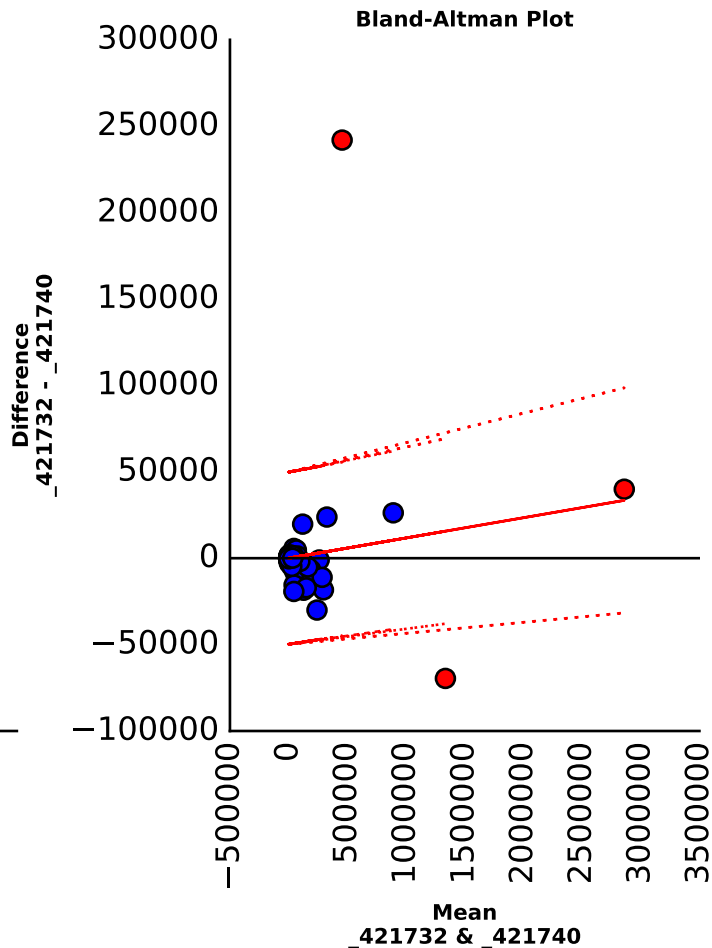

Scatter plot

Bland-Altman Plot

Chardonnay, Carneros, CA 2003 (CH01)

_421728 vs _421740

Chardonnay, Carneros, CA 2003 (CH01)
_421728 vs _421744

Chardonnay, Carneros, CA 2003 (CH01)
_421732 vs _421736

Chardonnay, Carneros, CA 2003 (CH01)
_421732 vs _421740