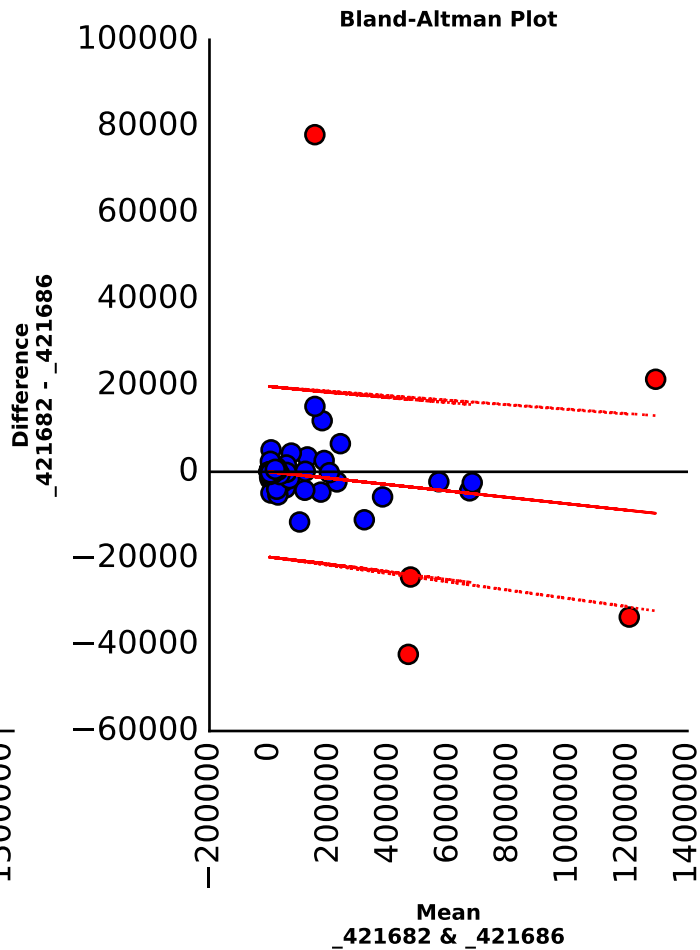

Sauvignon Blanc, Napa, CA 2004 (SB03)
_421682 vs _421686