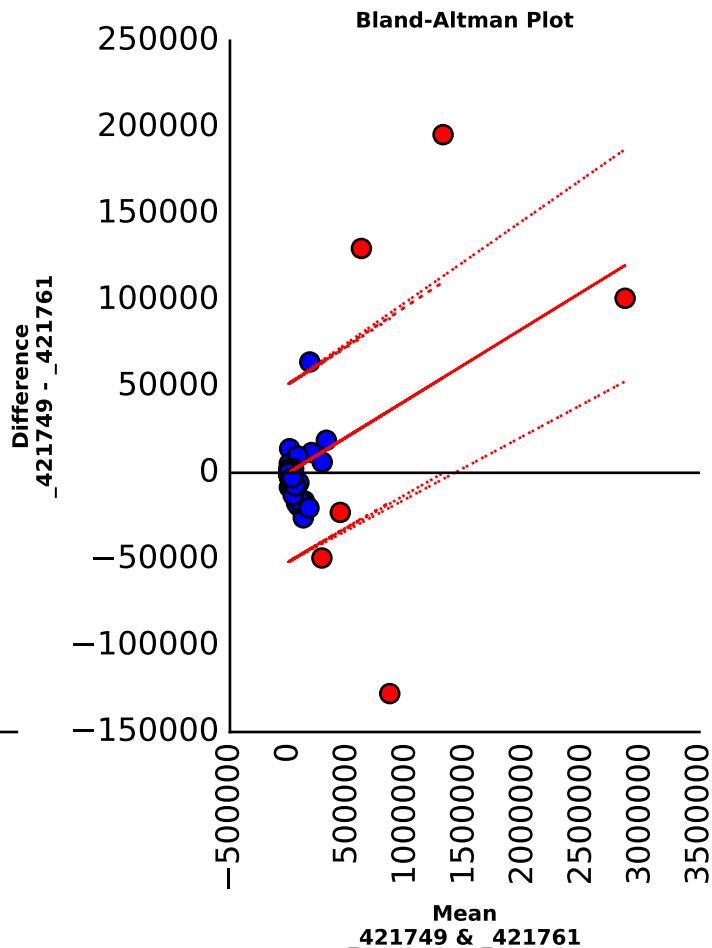

Scatter plot

Bland-Altman Plot

Chardonnay, Carneros, CA 2003 (CH02)
_421749 vs _421753

Chardonnay, Carneros, CA 2003 (CH02)
_421749 vs _421757

Chardonnay, Carneros, CA 2003 (CH02)
_421749 vs _421761

Chardonnay, Carneros, CA 2003 (CH02)
_421749 vs _421765