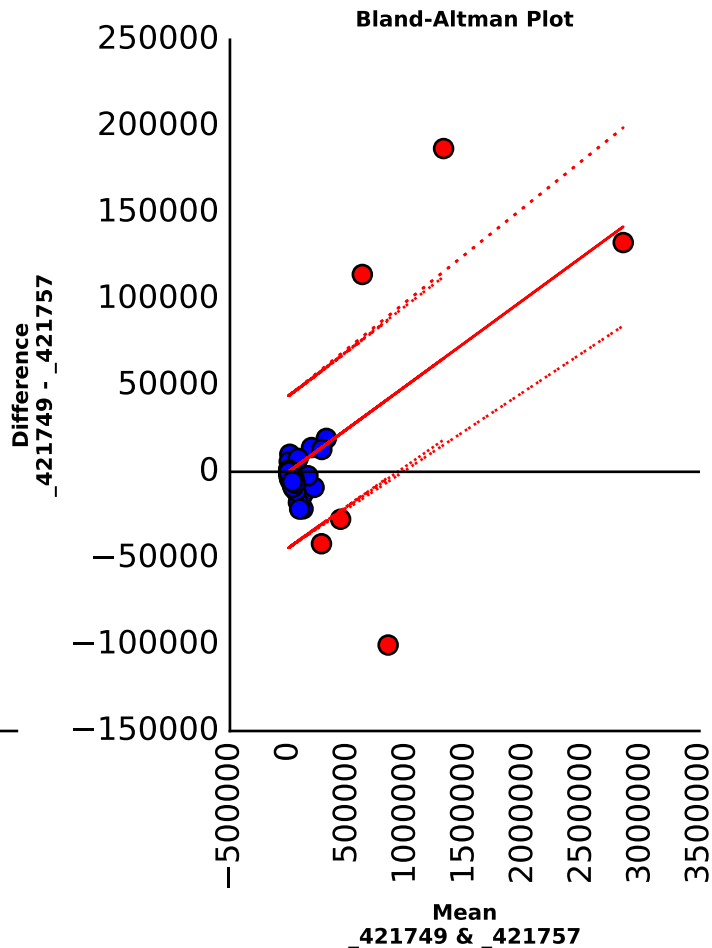

Scatter plot

Bland-Altman Plot

Chardonnay, Carneros, CA 2003 (CH02)
_421749 vs _421753

Chardonnay, Carneros, CA 2003 (CH02)
_421749 vs _421757

Chardonnay, Carneros, CA 2003 (CH02)
_421749 vs _421761

Chardonnay, Carneros, CA 2003 (CH02)
_421749 vs _421765