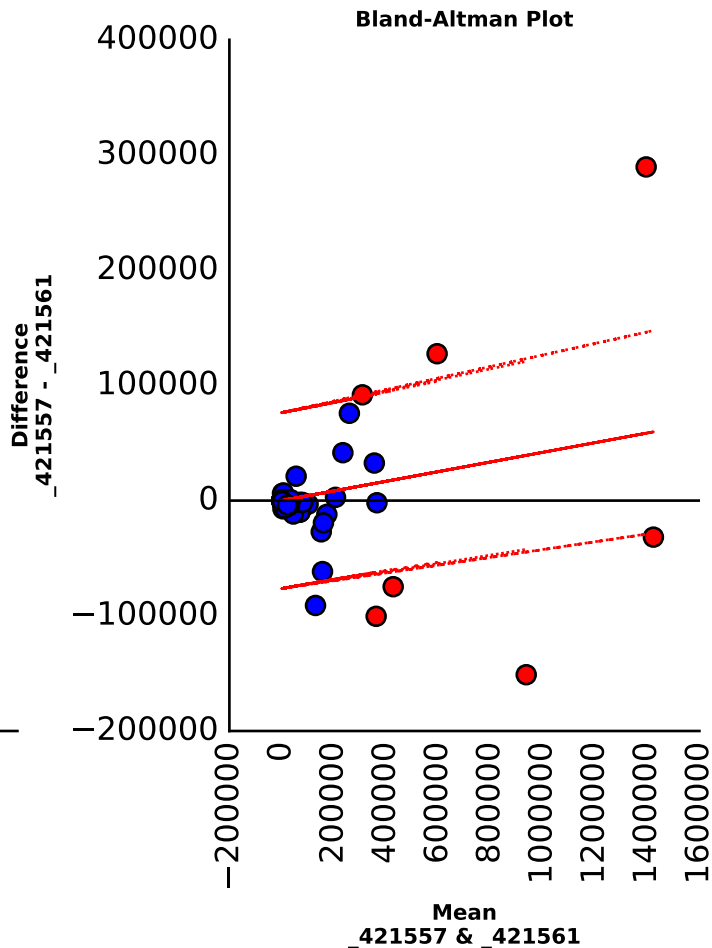

Bland-Altman Plot

Pinot gris, Napa, CA 2004
_421553 vs _421565

Scatter plot

Bland-Altman Plot

Pinot gris, Napa, CA 2004
_421553 vs _421569

Scatter plot

Bland-Altman Plot

Pinot gris, Napa, CA 2004
_421557 vs _421561