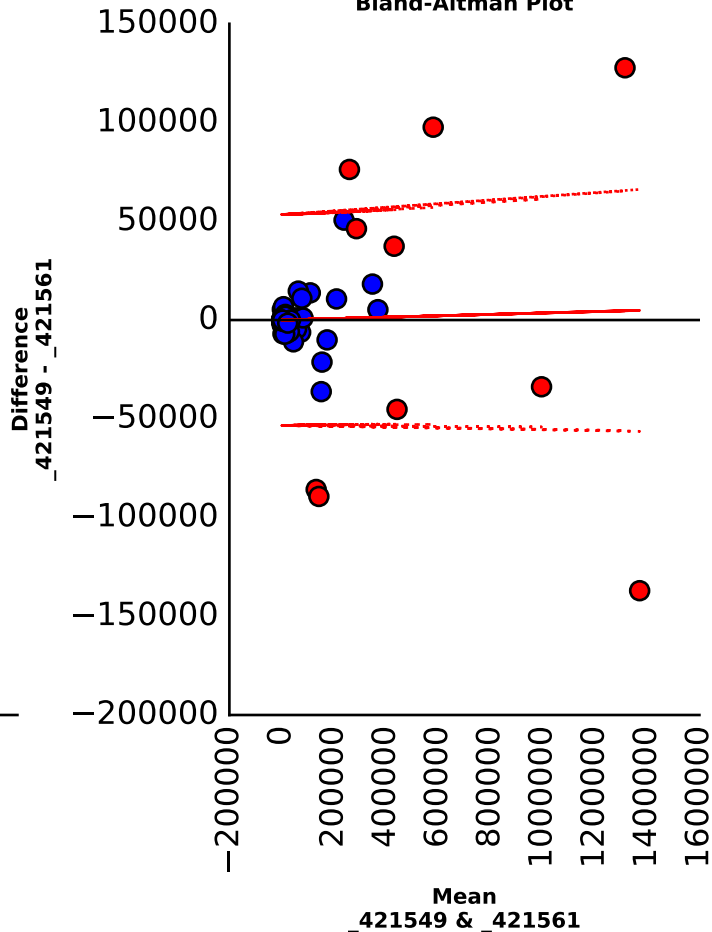

Scatter plot

Bland-Altman Plot

Pinot gris, Napa, CA 2004
_421549 vs _421557

Pinot gris, Napa, CA 2004 _421549 vs _421561

Scatter plot

Bland-Altman Plot

Pinot gris, Napa, CA 2004
_421549 vs _421565

Scatter plot