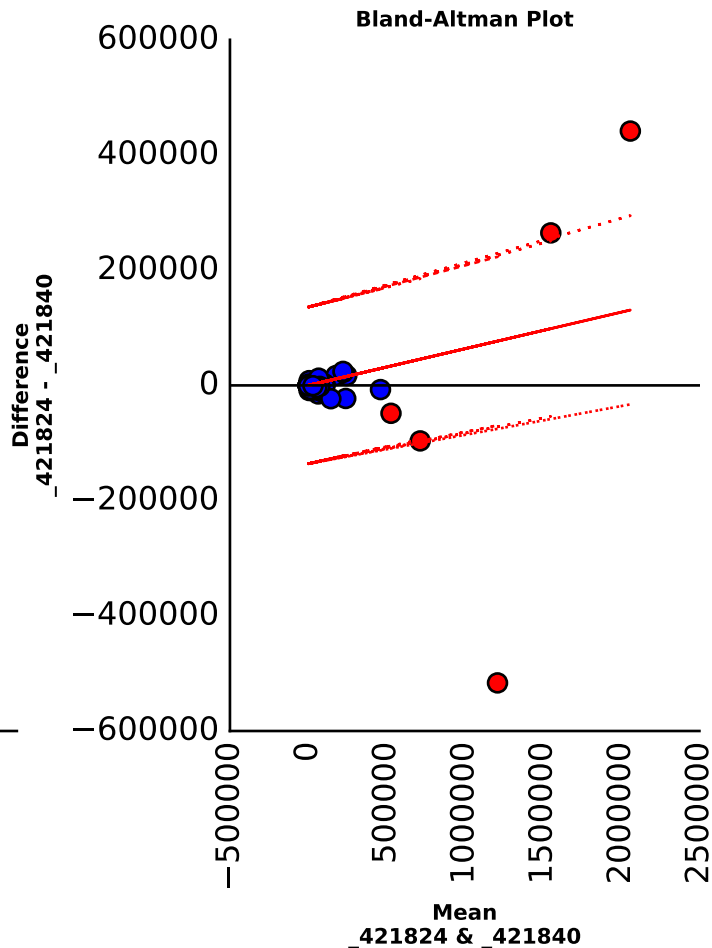

Scatter plot

Bland-Altman Plot

Chardonnay, Napa, CA 2003

_421824 vs _421836

Scatter plot

Bland-Altman Plot

Chardonnay, Napa, CA 2003

_421824 vs _421840