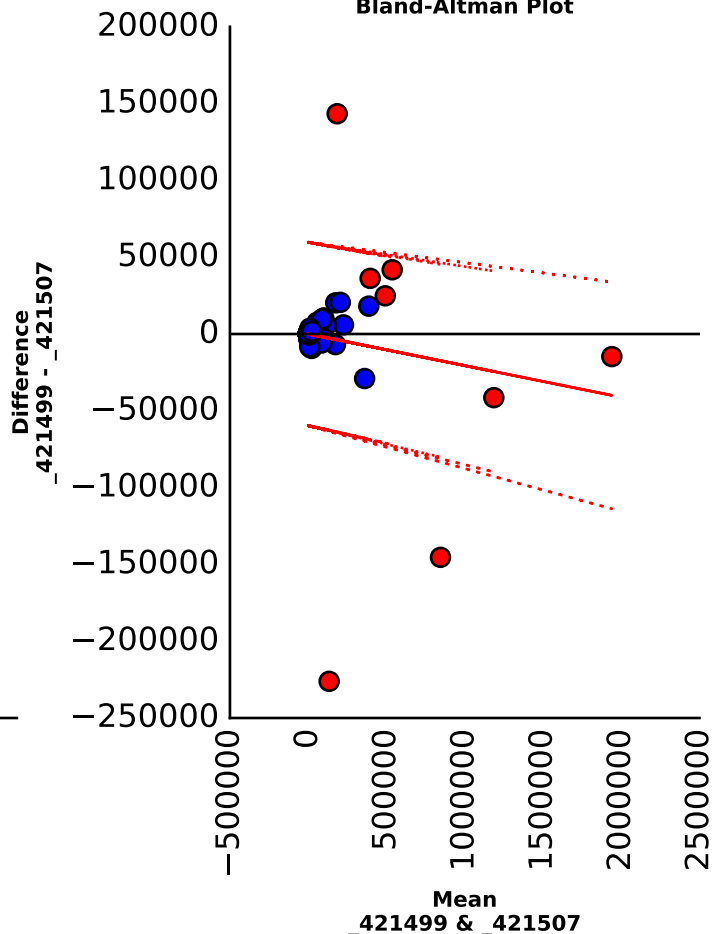

Scatter plot

Bland-Altman Plot

Viognier, Napa, CA 2004

_421499 vs _421503

Viognier, Napa, CA 2004

_421499 vs _421507

Scatter plot

Bland-Altman Plot