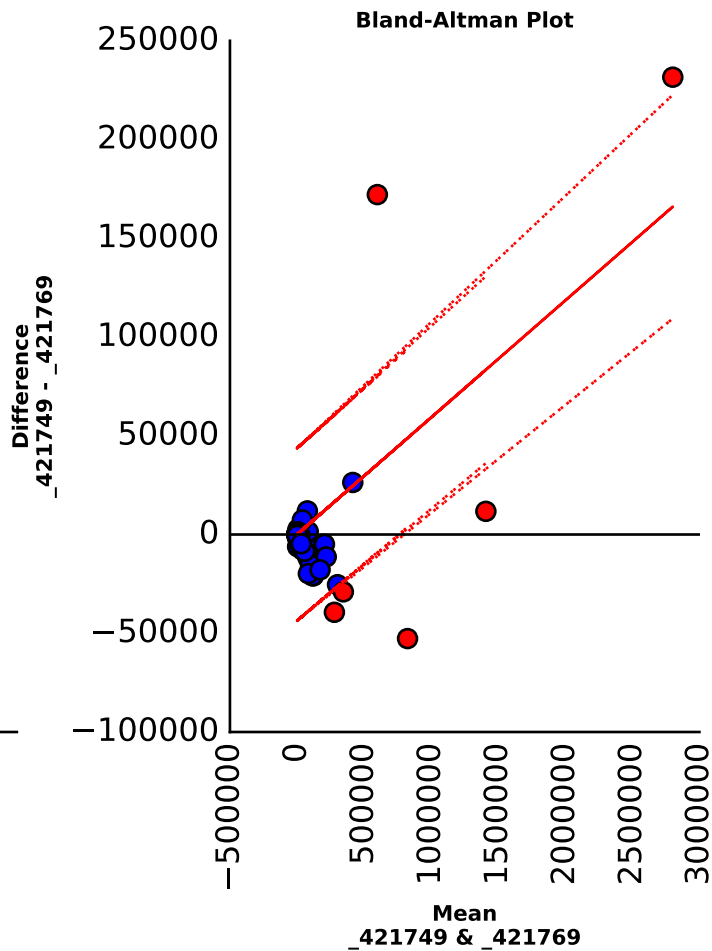

Chardonnay, Carneros, CA 2003 (CH02)
_421749 vs _421769