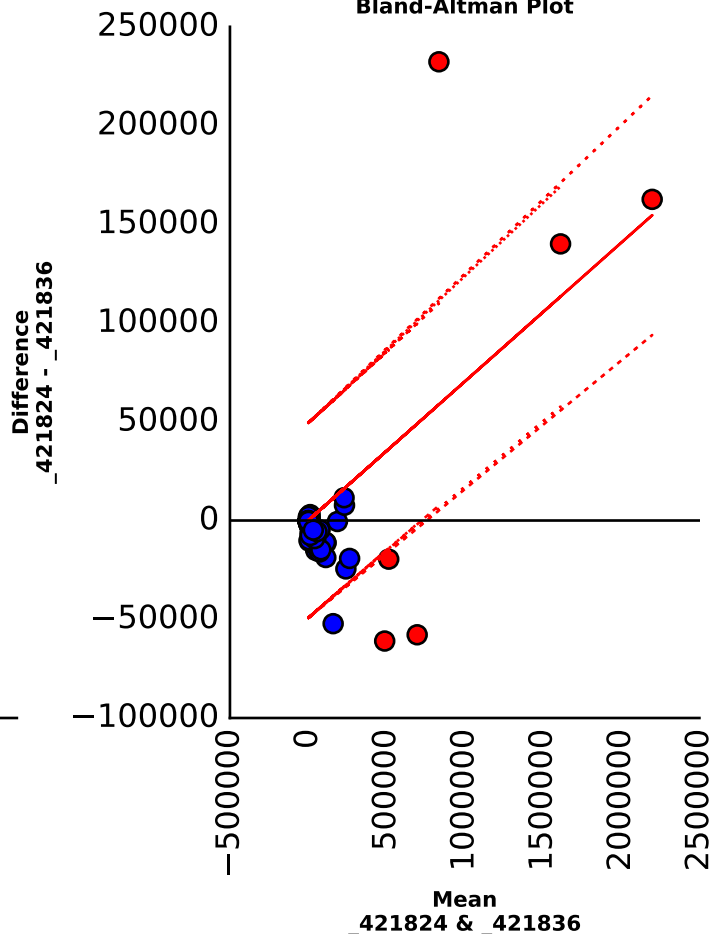

Scatter plot

Bland-Altman Plot

Chardonnay, Napa, CA 2003

_421824 vs _421836

Scatter plot

Bland-Altman Plot

Chardonnay, Napa, CA 2003

_421824 vs _421840