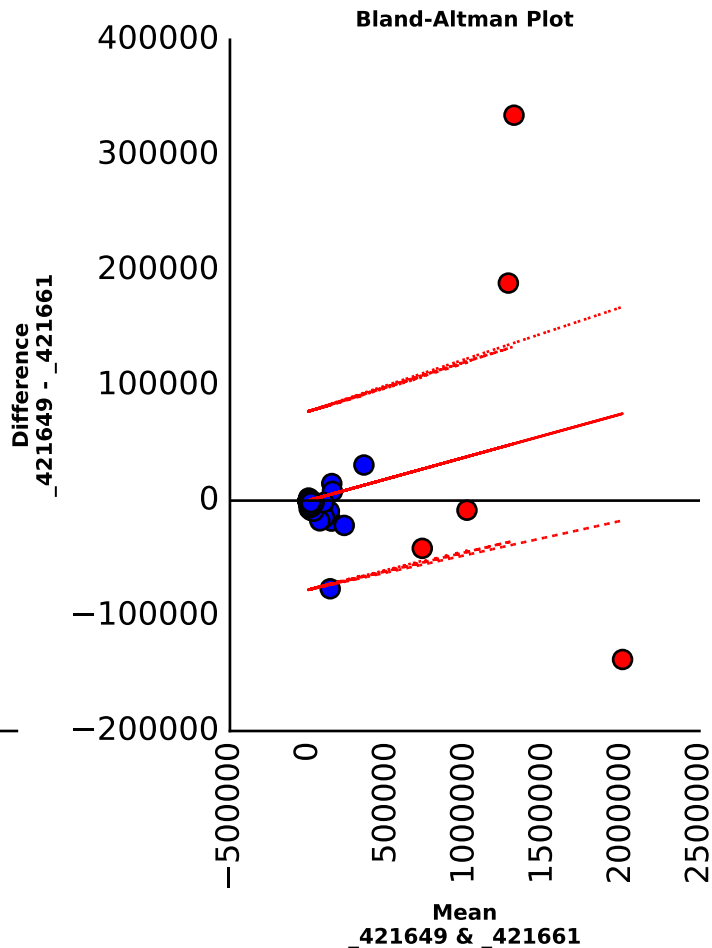

Fume Blanc, Napa, CA 2004
_421649 vs _421661