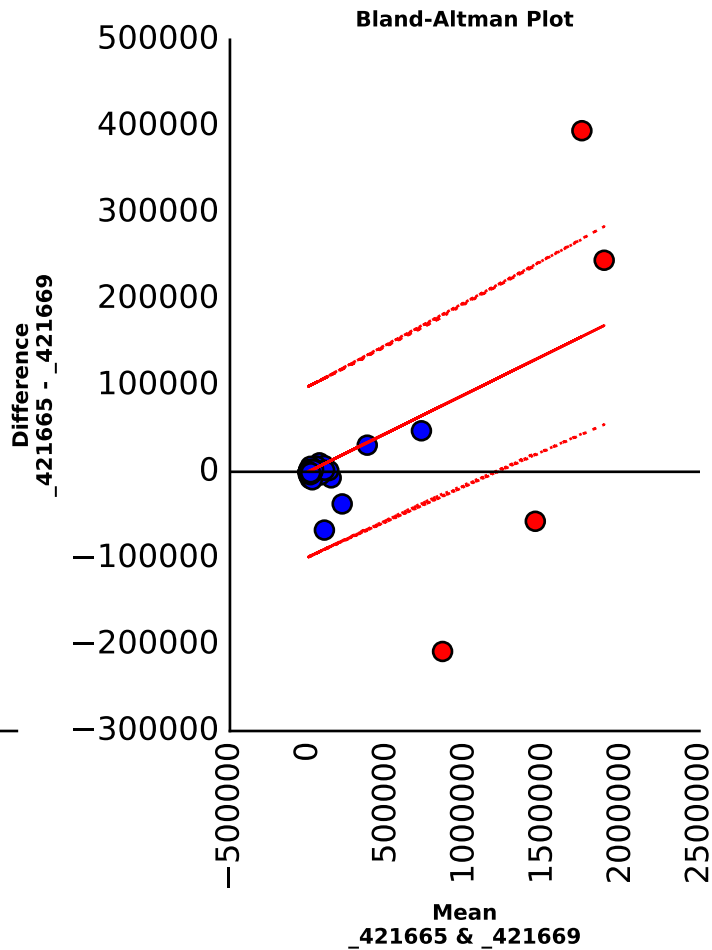

Fume Blanc, Napa, CA 2004
_421665 vs _421669