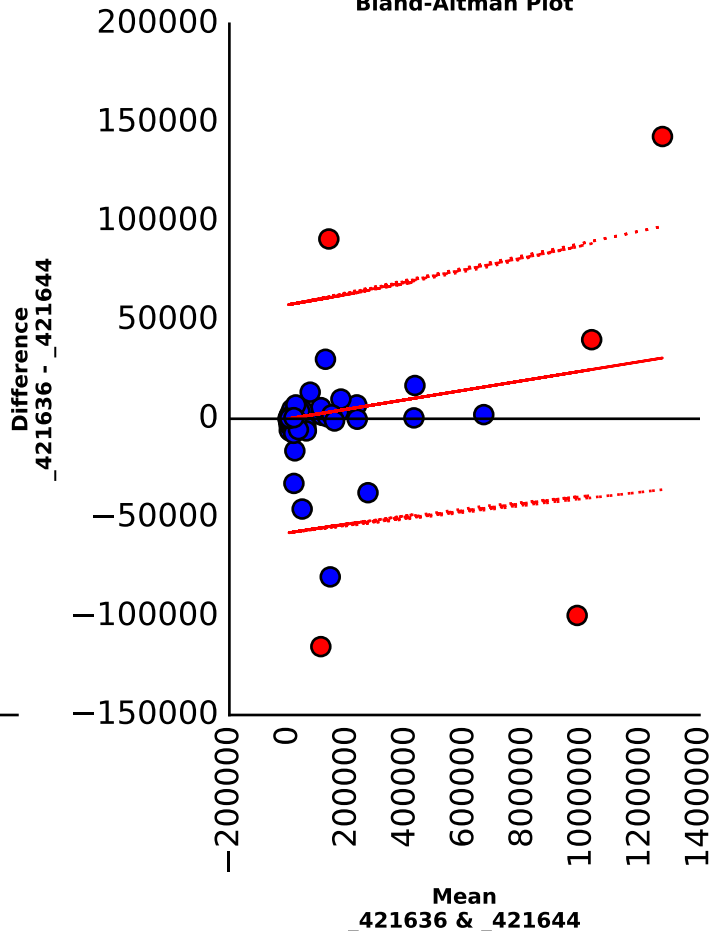

Bland-Altman Plot