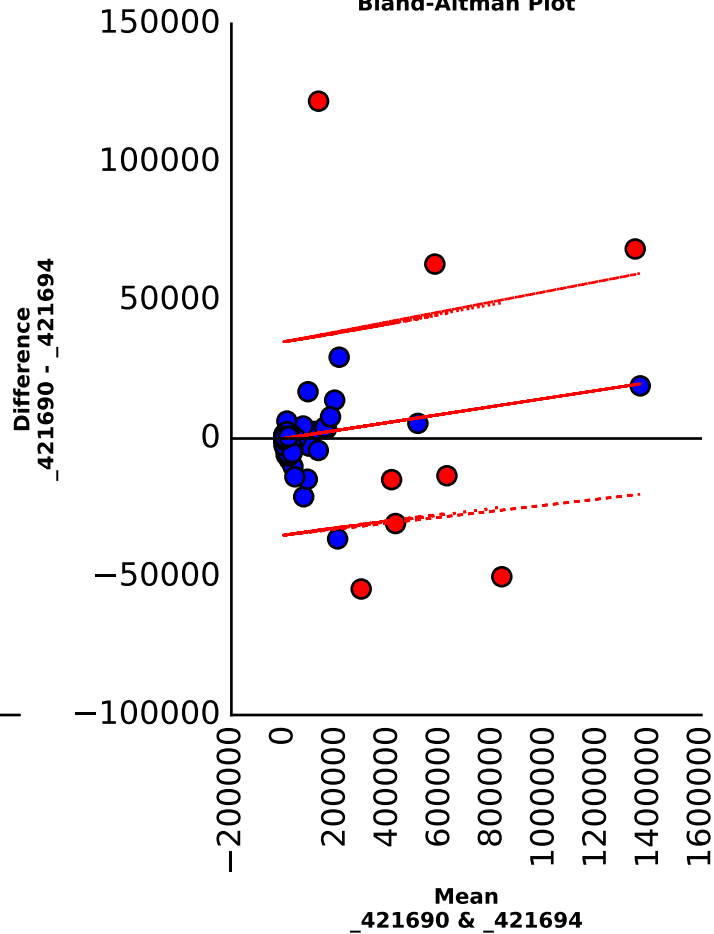

Bland-Altman Plot