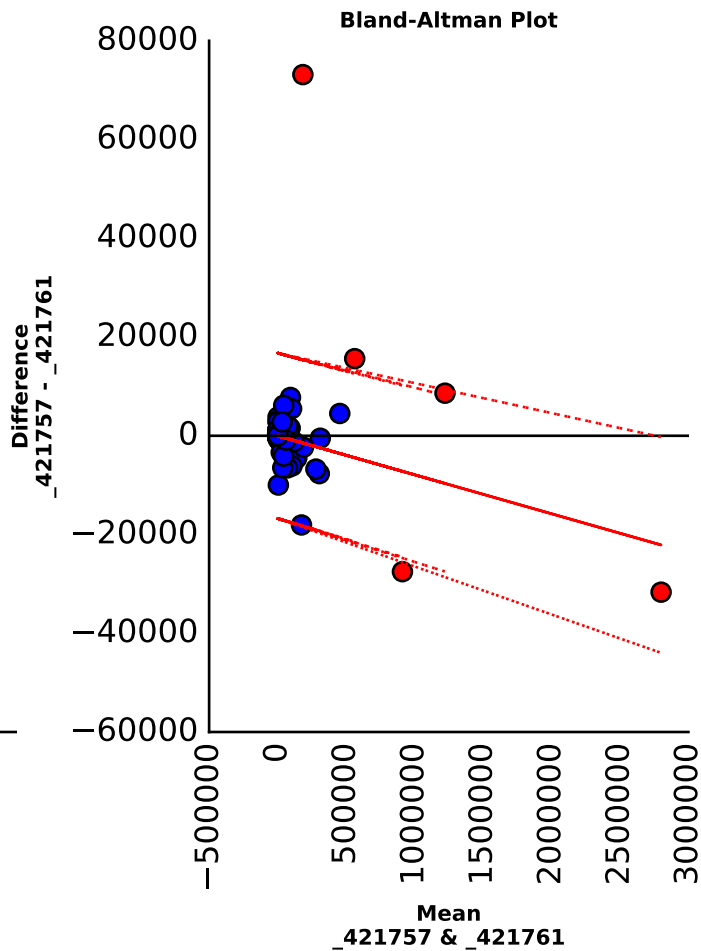

Scatter plot

Bland-Altman Plot

Chardonnay, Carneros, CA 2003 (CH02)
_421753 vs _421769

Chardonnay, Carneros, CA 2003 (CH02)
_421757 vs _421761

Chardonnay, Carneros, CA 2003 (CH02)
_421757 vs _421765

Scatter plot