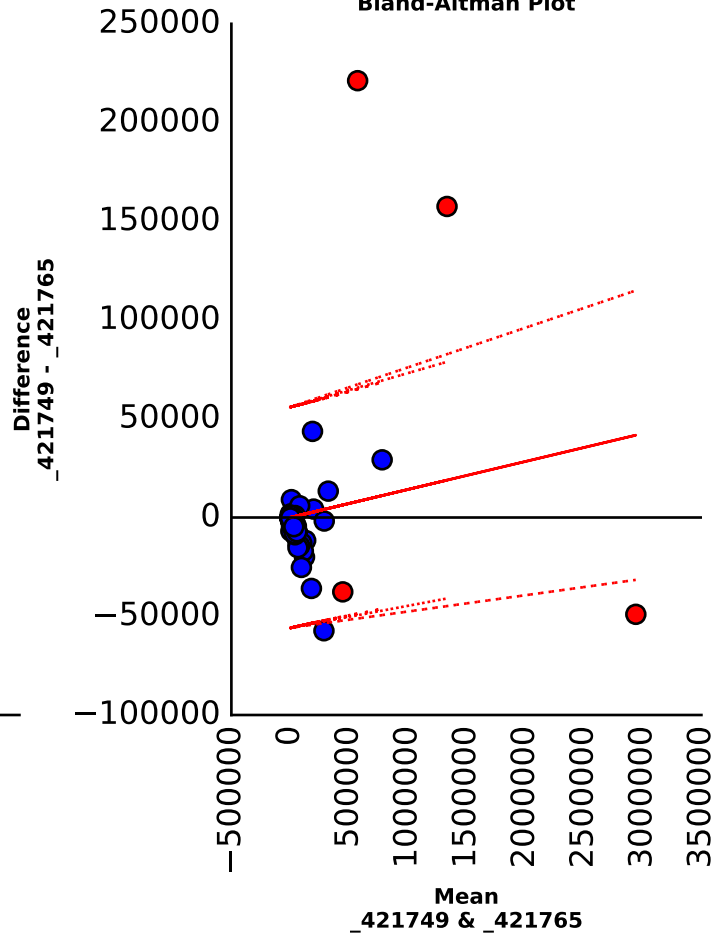

Bland-Altman Plot