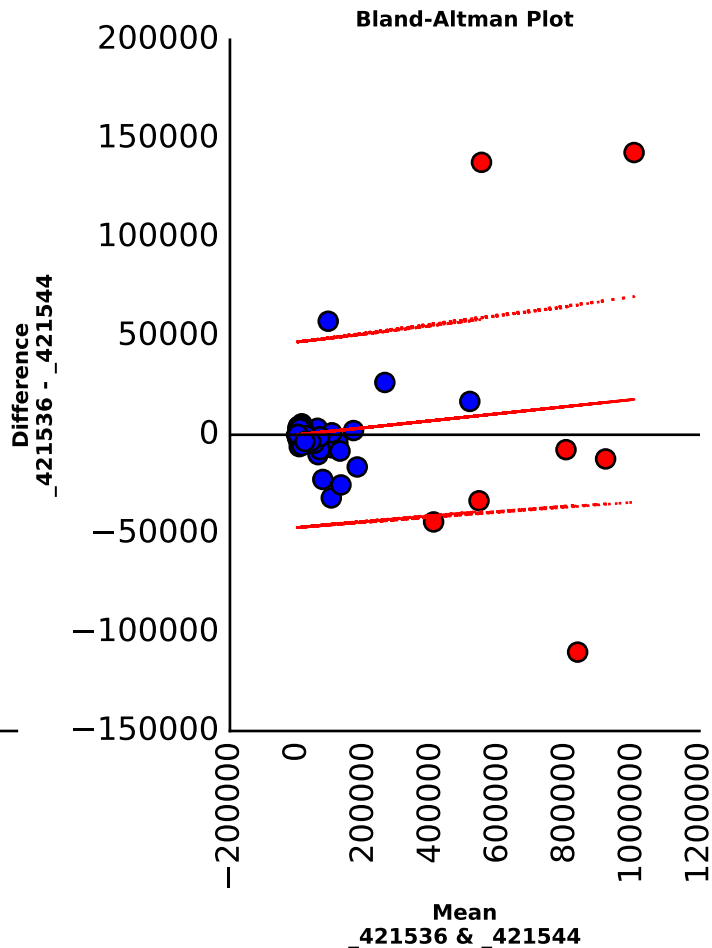

Pinot gris, Oregon 2003 _421536 vs _421544