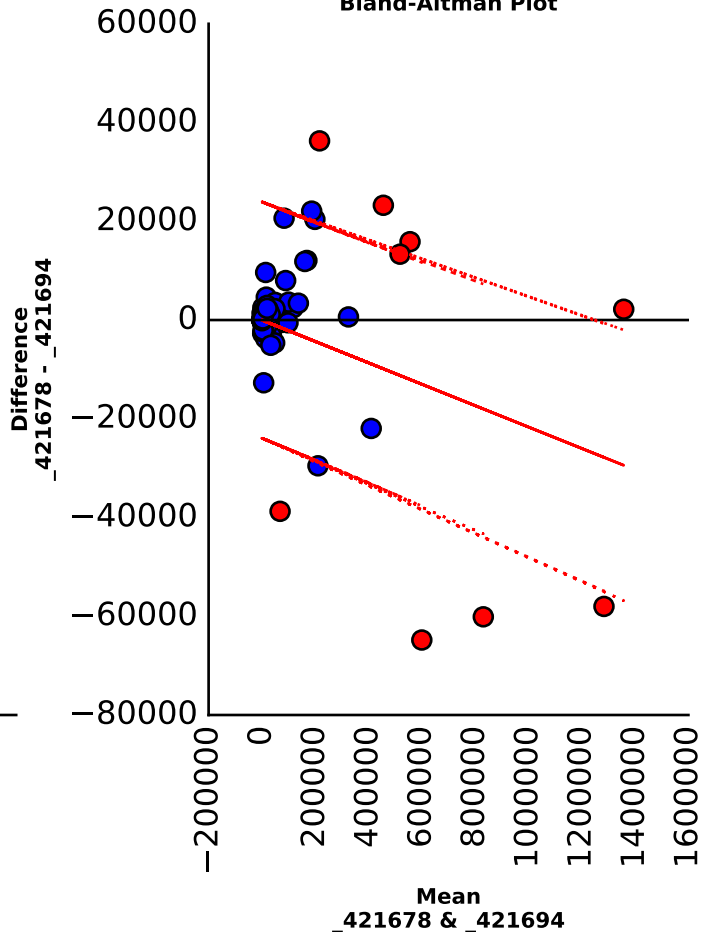

Scatter plot

Bland-Altman Plot

Sauvignon Blanc, Napa, CA 2004 (SB03)
_421678 vs _421690

Scatter plot

Bland-Altman Plot

Sauvignon Blanc, Napa, CA 2004 (SB03)
_421678 vs _421694

Scatter plot

Bland-Altman Plot