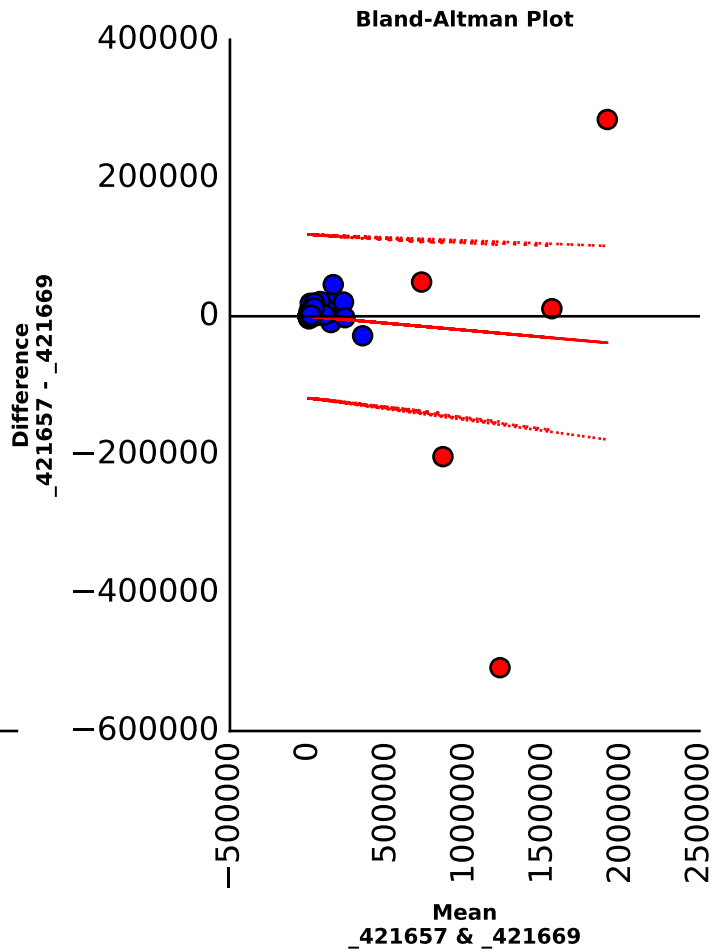

Fume Blanc, Napa, CA 2004
_421657 vs _421669