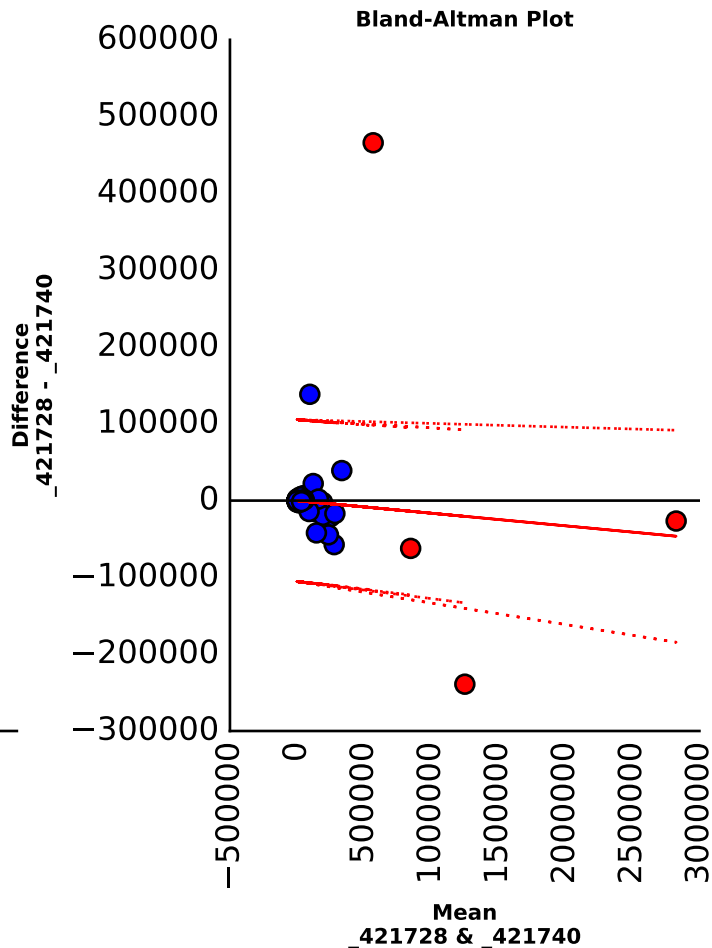

Scatter plot

Bland-Altman Plot

Chardonnay, Carneros, CA 2003 (CH01)

_421728 vs _421740

Chardonnay, Carneros, CA 2003 (CH01)
_421728 vs _421744

Chardonnay, Carneros, CA 2003 (CH01)
_421732 vs _421736

Chardonnay, Carneros, CA 2003 (CH01)
_421732 vs _421740