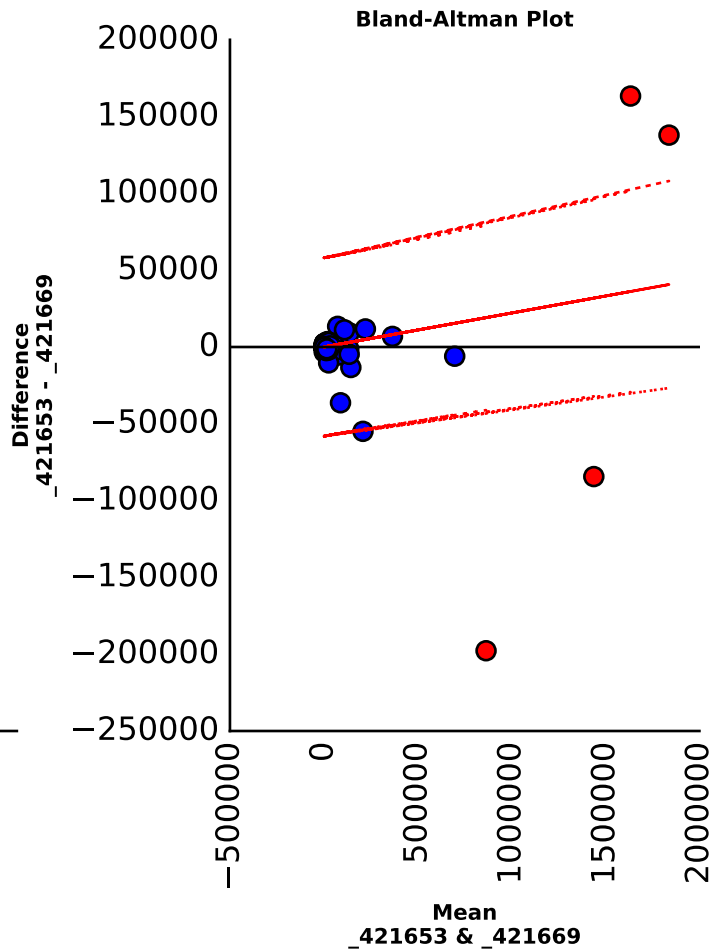

Fume Blanc, Napa, CA 2004
_421653 vs _421669