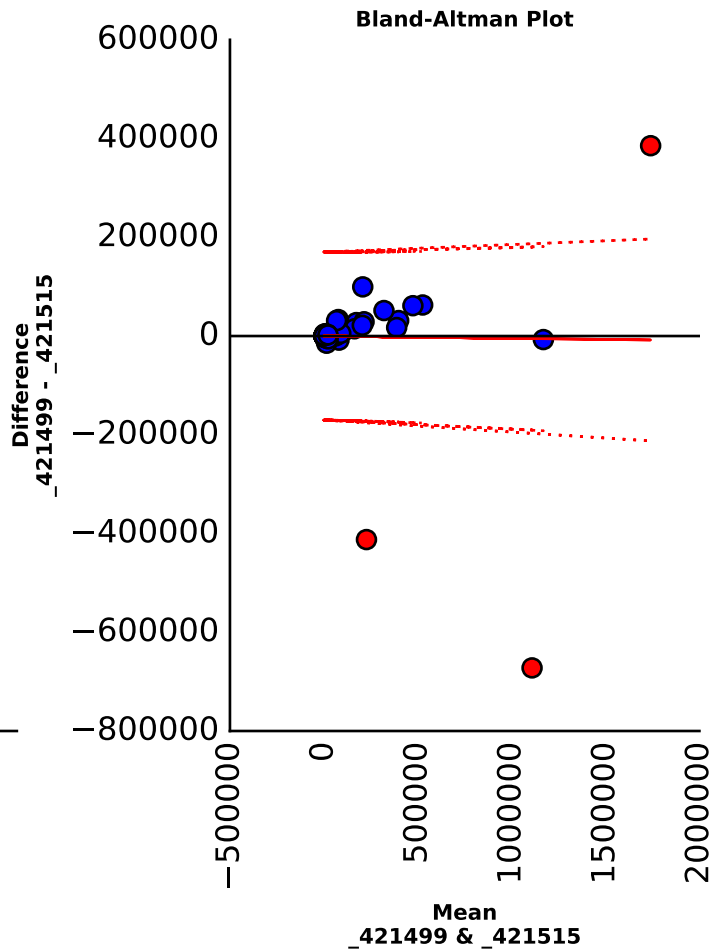

Viognier, Napa, CA 2004 _421499 vs _421515