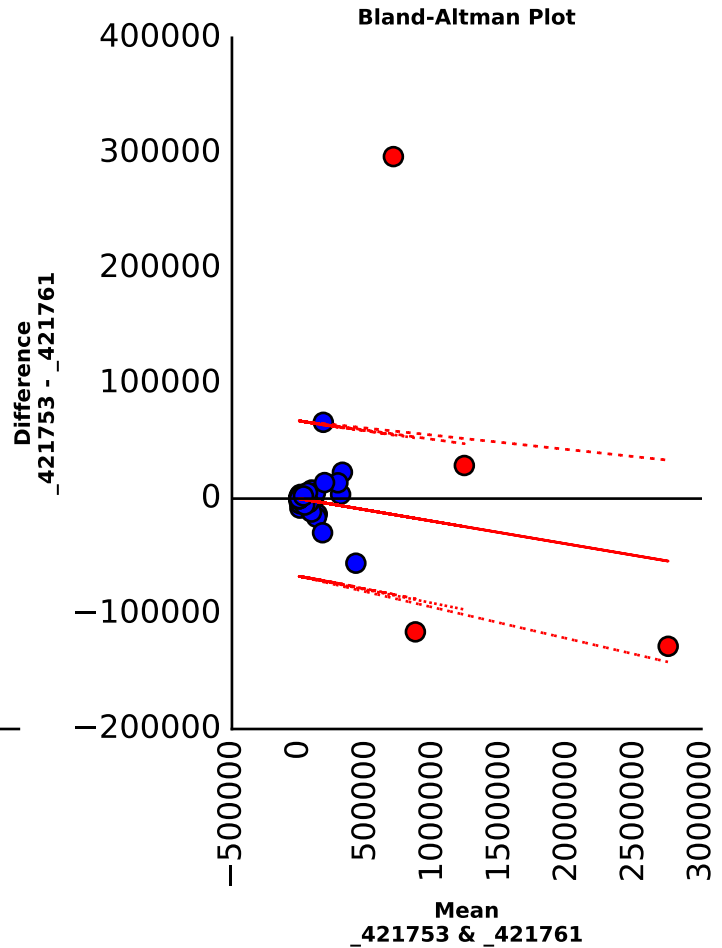

Scatter plot

Bland-Altman Plot

Chardonnay, Carneros, CA 2003 (CH02)
_421749 vs _421769

Chardonnay, Carneros, CA 2003 (CH02)
_421753 vs _421757

Chardonnay, Carneros, CA 2003 (CH02)
_421753 vs _421761

Chardonnay, Carneros, CA 2003 (CH02)
_421753 vs _421765