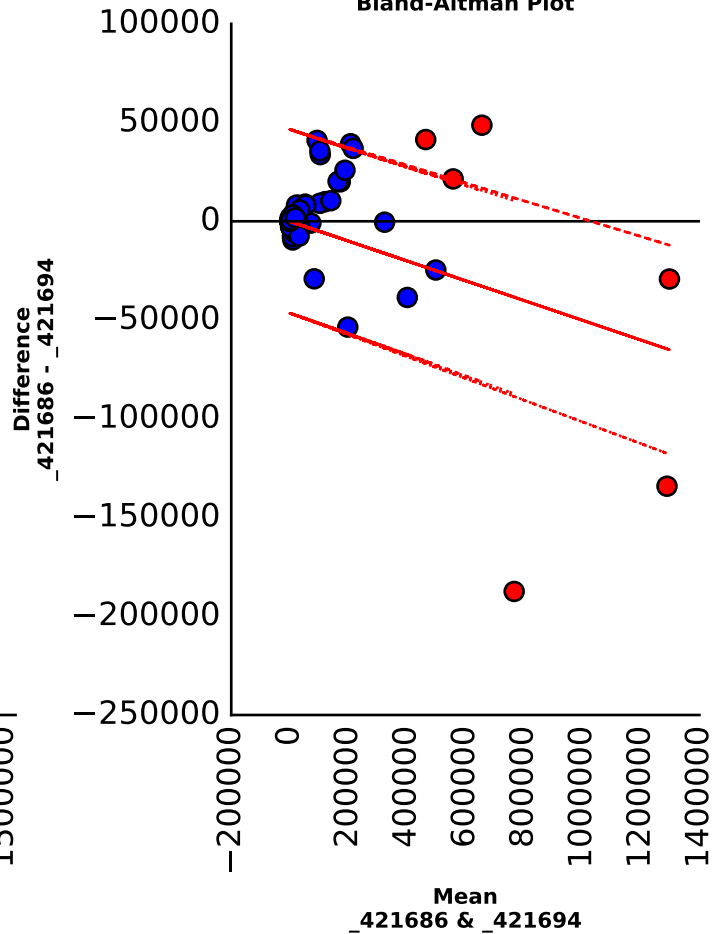

Bland-Altman Plot

Sauvignon Blanc, Napa, CA 2004 (SB03)
_421686 vs _421690

Scatter plot

Bland-Altman Plot

Sauvignon Blanc, Napa, CA 2004 (SB03)
_421686 vs _421694

Scatter plot

Bland-Altman Plot

Sauvignon Blanc, Napa, CA 2004 (SB03)
_421690 vs _421694