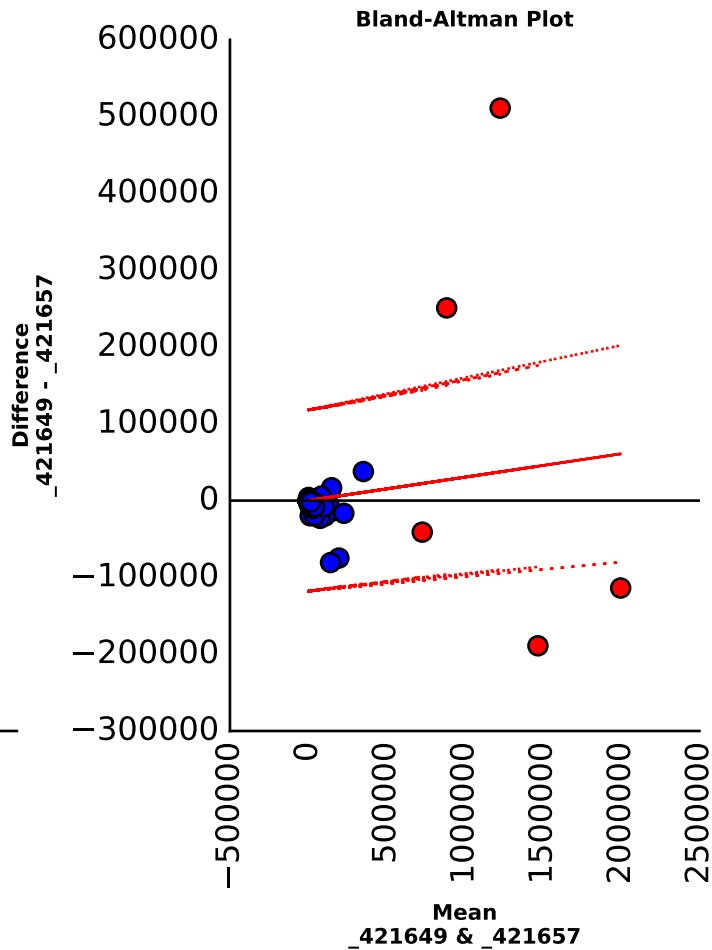

Fume Blanc, Napa, CA 2004
_421649 vs _421657