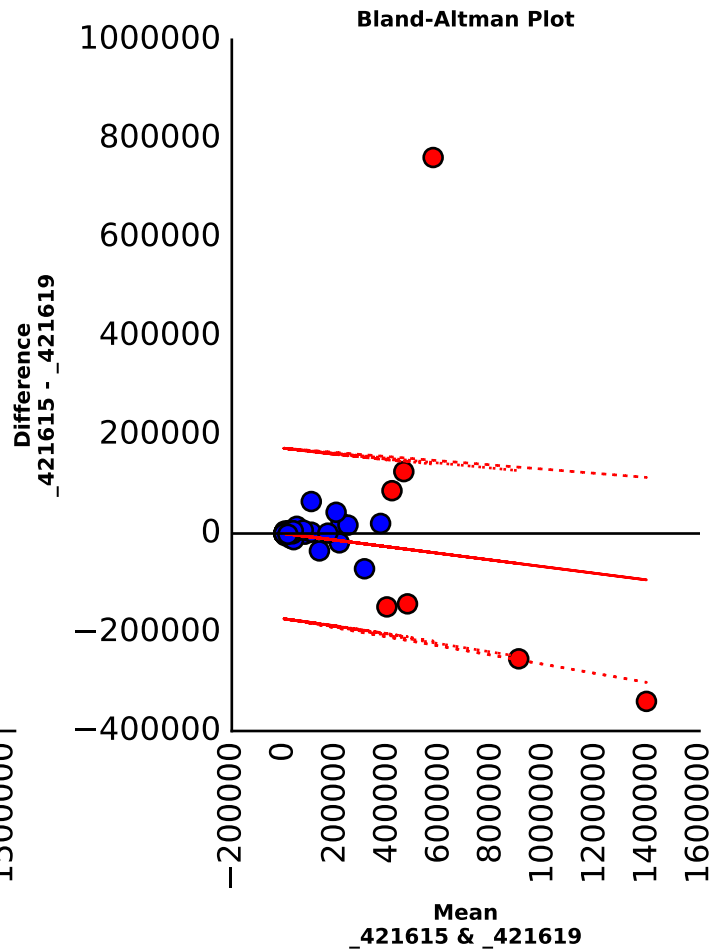

Riesling, Finger Lakes, NY 2004

_421615 vs _421619