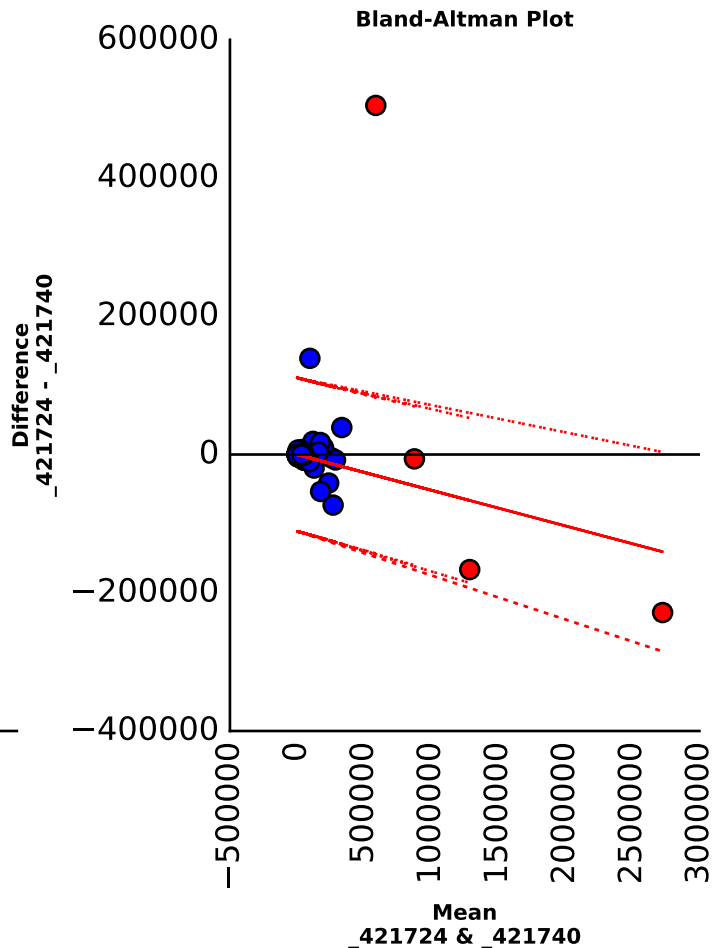

Chardonnay, Carneros, CA 2003 (CH01)
_421724 vs _421728

Chardonnay, Carneros, CA 2003 (CH01)
_421724 vs _421732

Scatter plot

Bland-Altman Plot

Chardonnay, Carneros, CA 2003 (CH01)
_421724 vs _421736

Chardonnay, Carneros, CA 2003 (CH01)
_421724 vs _421740