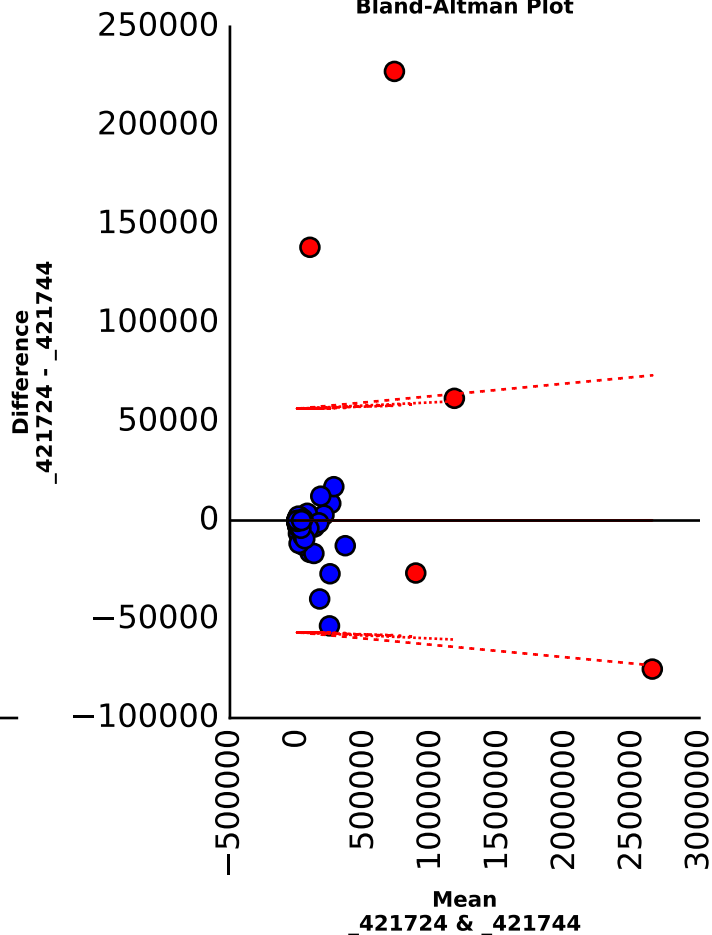

Bland-Altman Plot