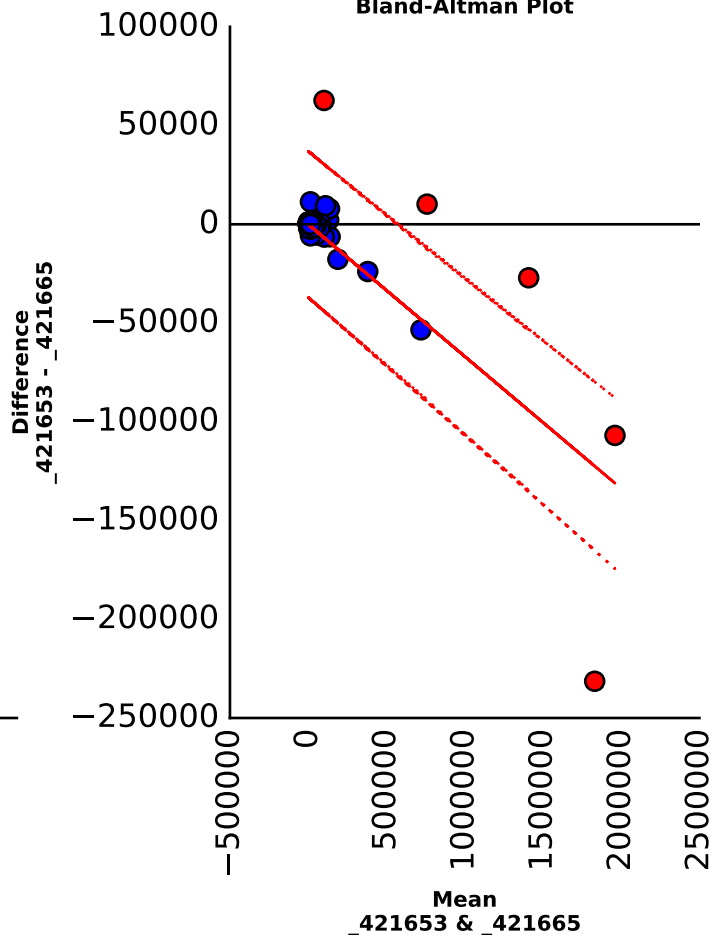

Bland-Altman Plot