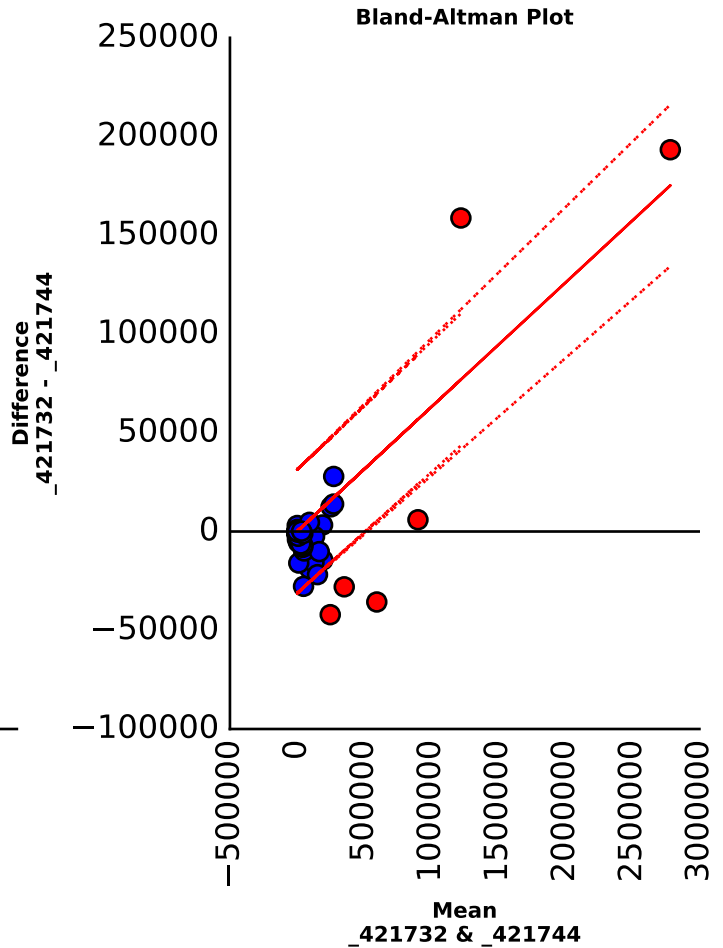

Chardonnay, Carneros, CA 2003 (CH01)
_421732 vs _421744