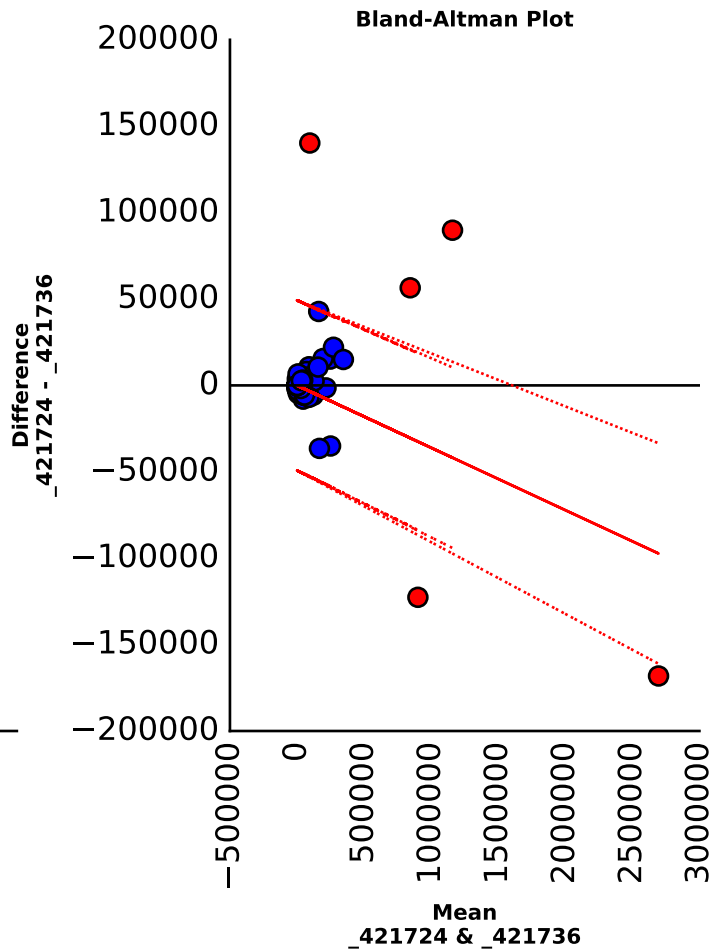

Chardonnay, Carneros, CA 2003 (CH01)
_421724 vs _421728

Chardonnay, Carneros, CA 2003 (CH01)
_421724 vs _421732

Scatter plot

Bland-Altman Plot

Chardonnay, Carneros, CA 2003 (CH01)
_421724 vs _421736

Chardonnay, Carneros, CA 2003 (CH01)
_421724 vs _421740