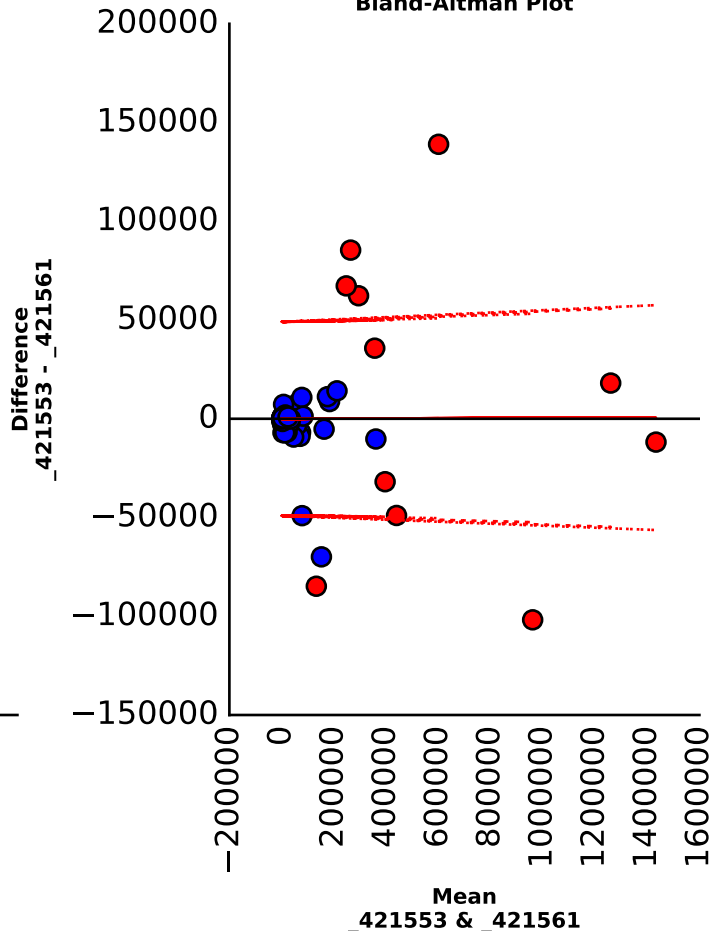

Bland-Altman Plot