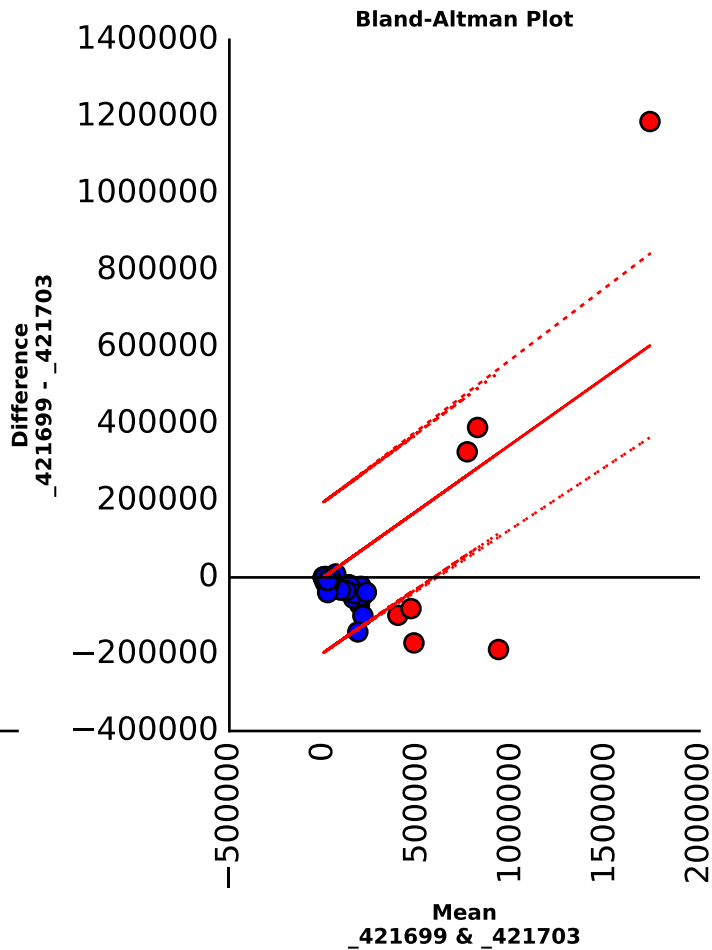

Sauvignon Blanc, Napa, CA 2004 (SB04)
_421699 vs _421703