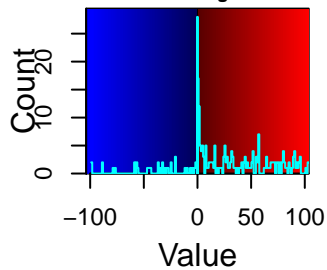

Color Key
and Histogram

Log Fold-Change Heatmap