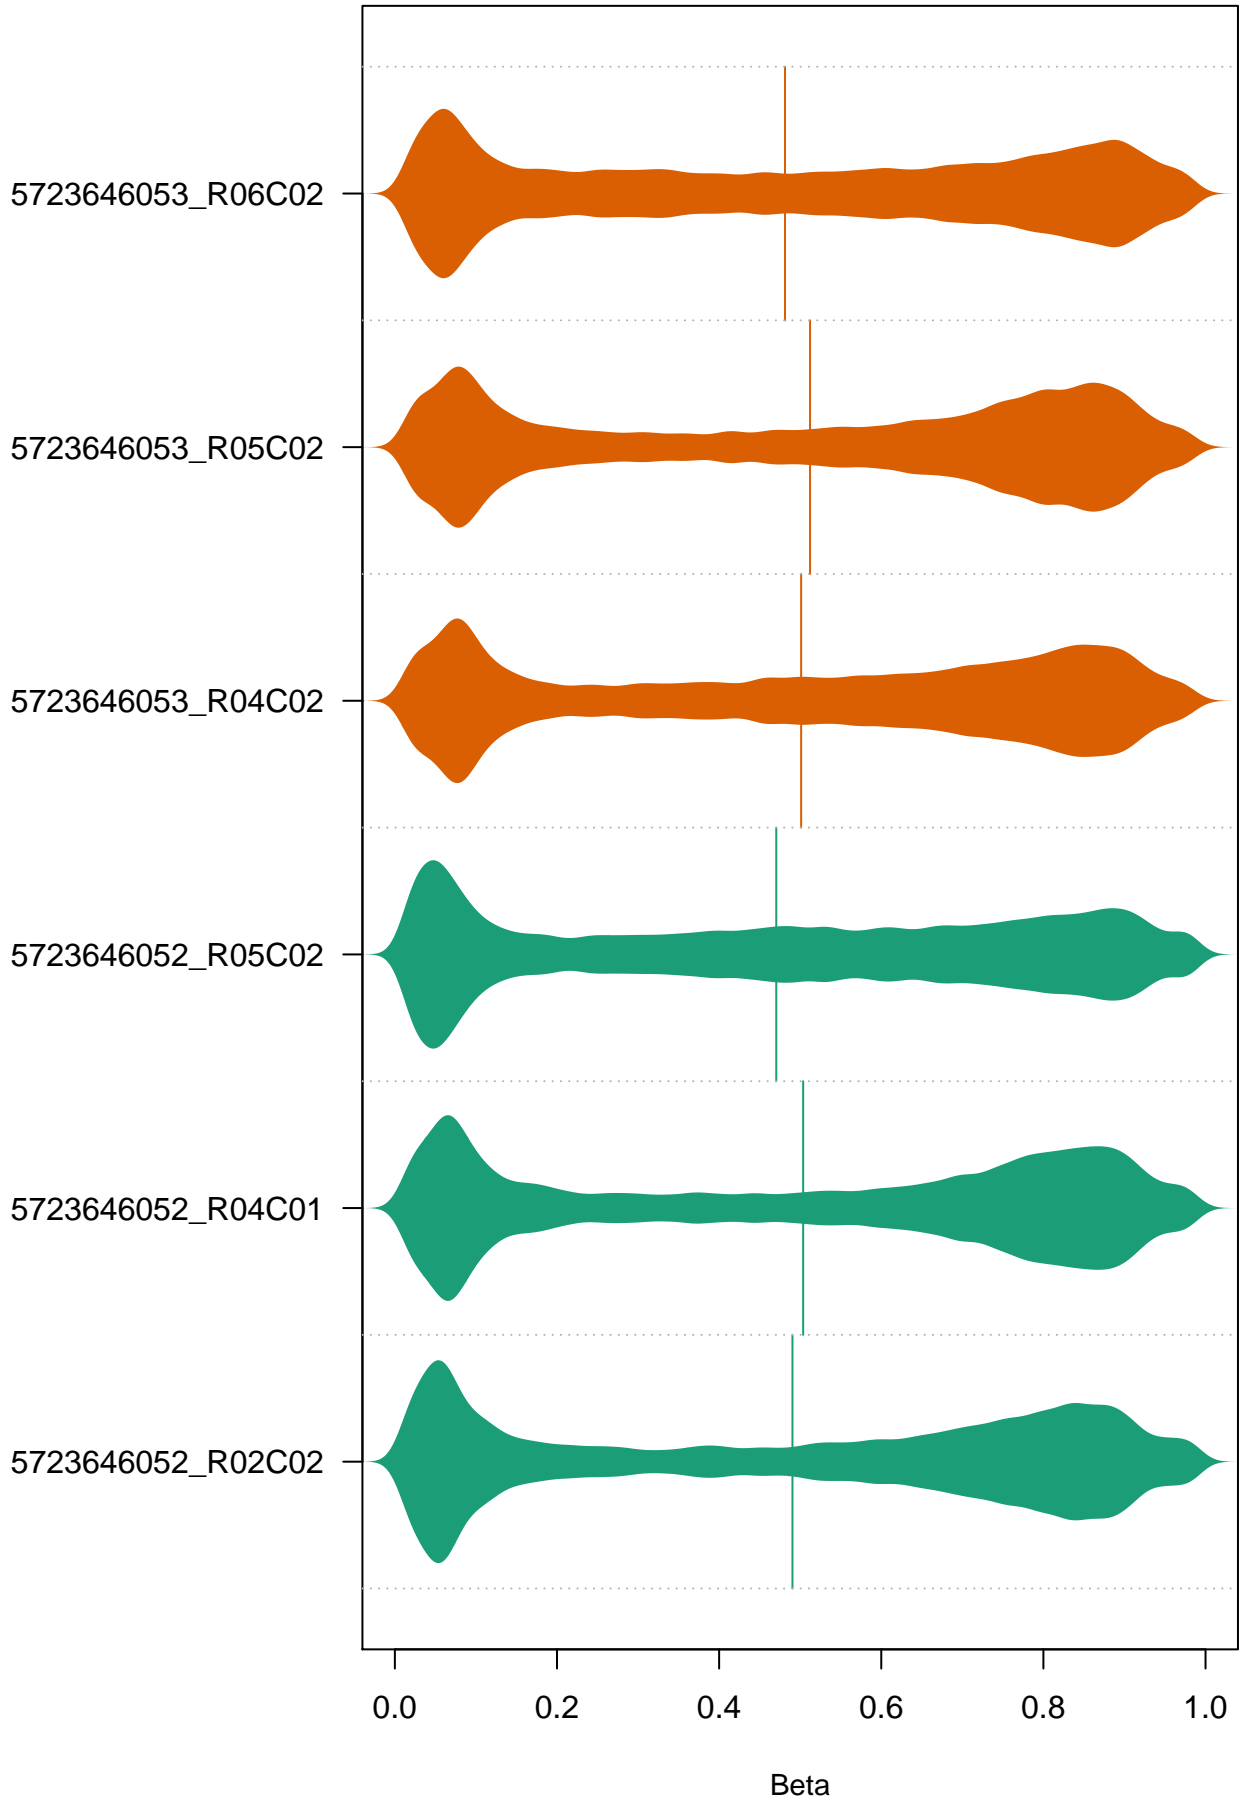

Beta

Beta

Control: BISULFITE CONVERSION I

Control: BISULFITE CONVERSION II

Control: EXTENSION

Control: HYBRIDIZATION

Control: NON-POLYMORPHIC

Control: SPECIFICITY I

Control: SPECIFICITY II

Control: TARGET REMOVAL