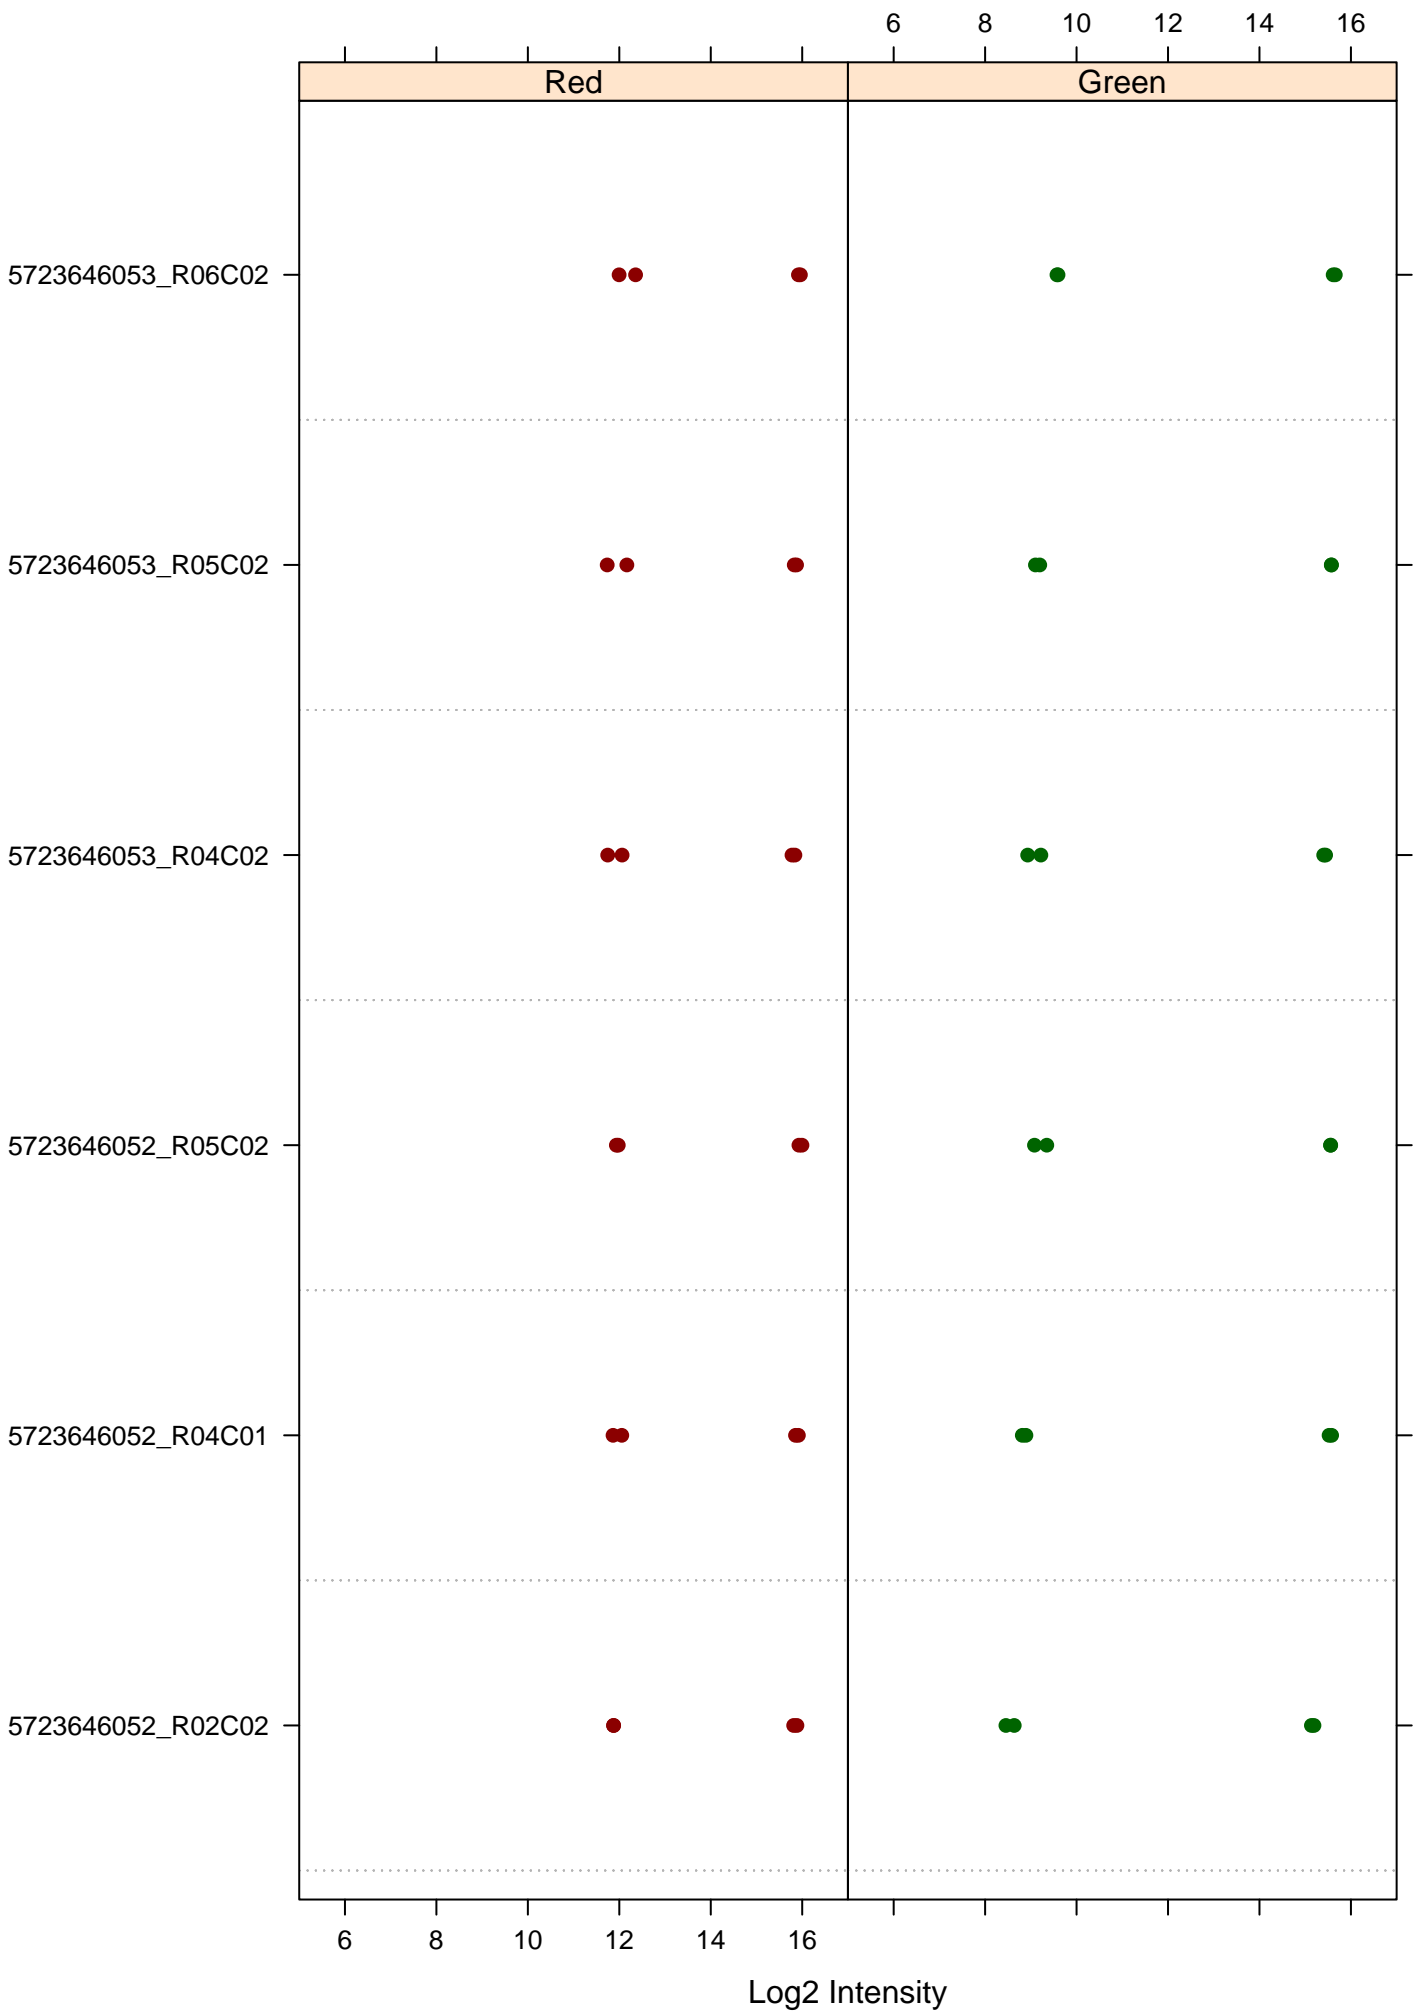

Beta

Beta

Control: BISULFITE CONVERSION I

Control: BISULFITE CONVERSION II

Control: EXTENSION

Control: HYBRIDIZATION

Control: NON-POLYMORPHIC

Control: SPECIFICITY I

Control: SPECIFICITY II

Control: TARGET REMOVAL